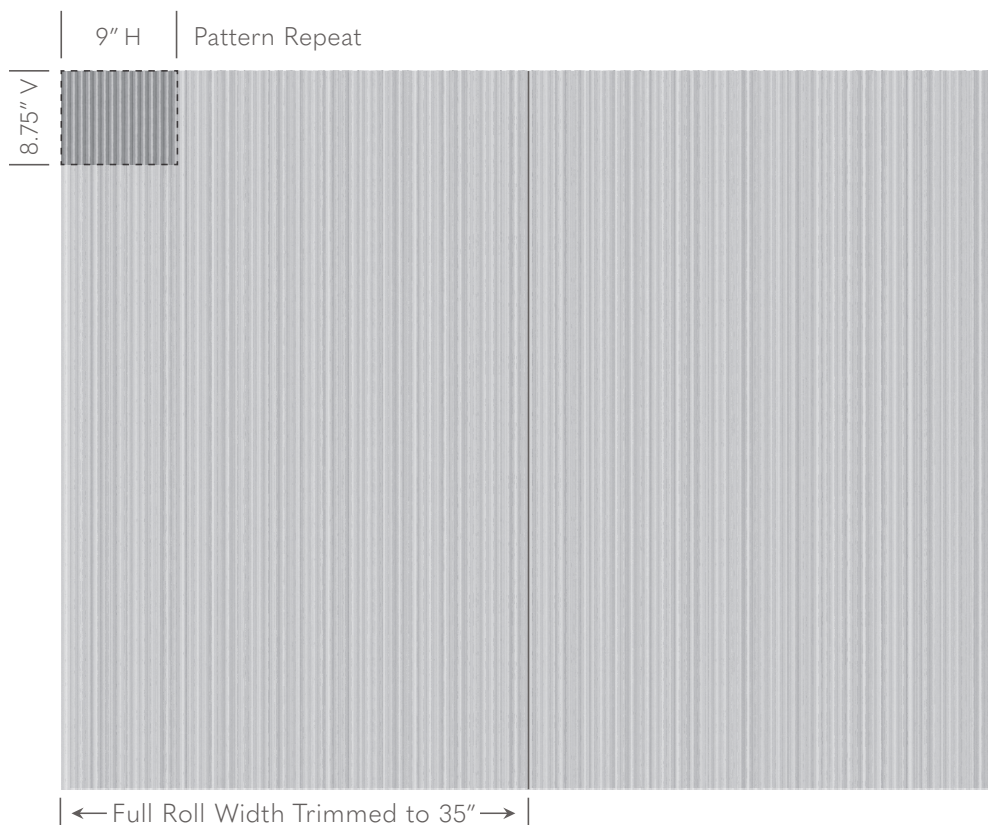

Galbraith & Paul

Specification Sheet

WALLPAPER
Palermo

Shown above in Magnolia

- Contents** Paper, Nylon-Reinforced
- Thickness** 11 mil
- Printed Width** 35" - Requires Trimming
- Repeat** 9"v x 8.75"h
- Roll Lengths** Standard Roll Size is 10 yards. Custom Yardage amounts and roll lengths can also be specified. Custom Yardage amounts must be submitted with their roll lengths in order to be processed and confirmed. *All rolls start at the same place in the repeat.*
- Trim Marks** Standard, but can be omitted on request.
- Fire-Rating** ASTM E84 - Class A
- Moisture Resistance** For use in bathrooms and kitchens, we recommend [Proseal Plus](#) prior to installation, or [Benwood Stays Clear](#) post-installation.
- Lightfastness** AATCC 16 - Grade 5
- Cleaning** Wipe Gently, No Abrasives.

Width: 36" (trims to 35")

Repeat: 9"v x 8.75"h

Shown above in Caspian

Cactus
1. White Dove
2. Terra Verde
3. Cactus

Caspian
1. Robin's Egg
2. Frost
3. Caspian

Cloud
1. Rice
2. Cloud
3. Beluga

Dark Willow
1. Granite
2. Robin's Egg
3. Dark Willow