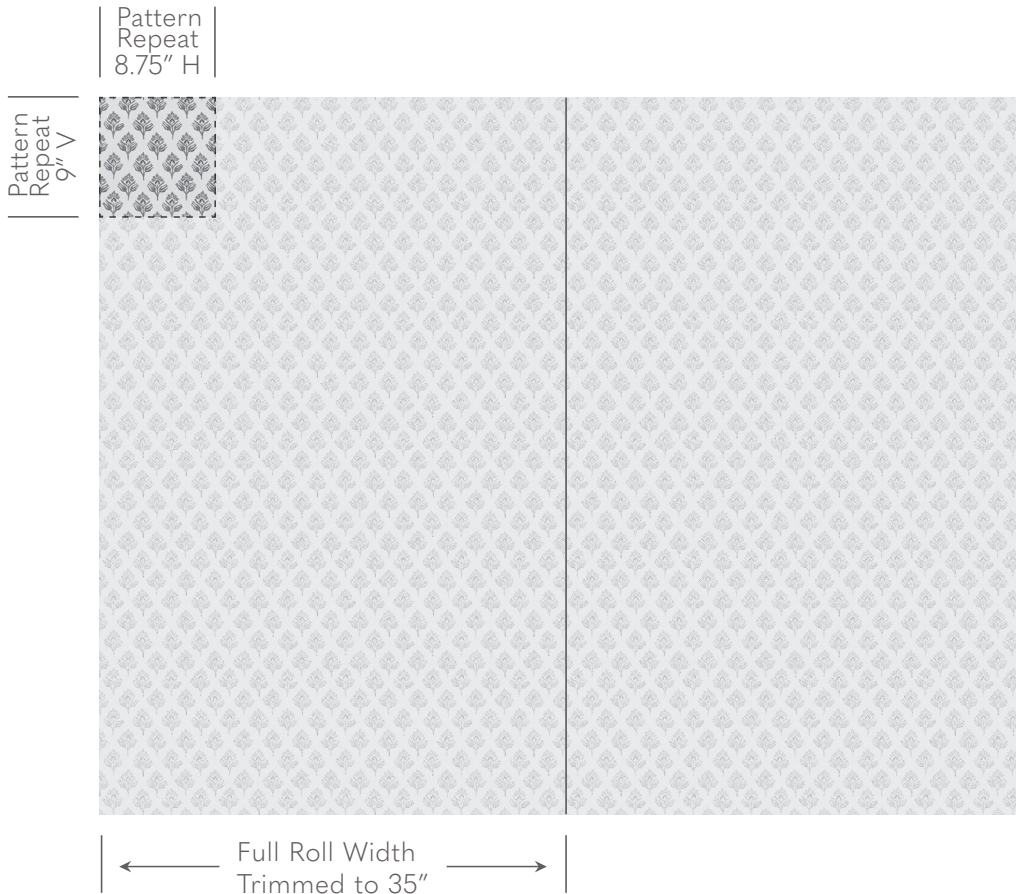

Galbraith & Paul

Specification Sheet

WALLPAPER
Thistle

Shown above in Honey

- Contents** Paper, Nylon-Reinforced
- Thickness** 11 mil
- Printed Width** 35" - Requires Trimming
- Repeat** 9"v x 8.75"h
- Roll Lengths** Standard Roll Size is 10 yards. Custom Yardage amounts and roll lengths can also be specified. Custom Yardage amounts must be submitted with their roll lengths in order to be processed and confirmed. *All rolls start at the same place in the repeat.*
- Trim Marks** Standard, but can be omitted on request.
- Fire-Rating** ASTM E84 - Class A
- Moisture Resistance** For use in bathrooms and kitchens, we recommend [Proseal Plus](#) prior to installation, or [Benwood Stays Clear](#) post-installation.
- Lightfastness** AATCC 16 - Grade 5
- Cleaning** Wipe Gently, No Abrasives.

Thistle

Width: 36" (trims to 35")

Repeat: 9"v x 8.75"h

© Galbraith & Paul®

Shown above in Honey

Abalone

1. Abalone
2. Tundra
3. Sand
4. Dune

Aura