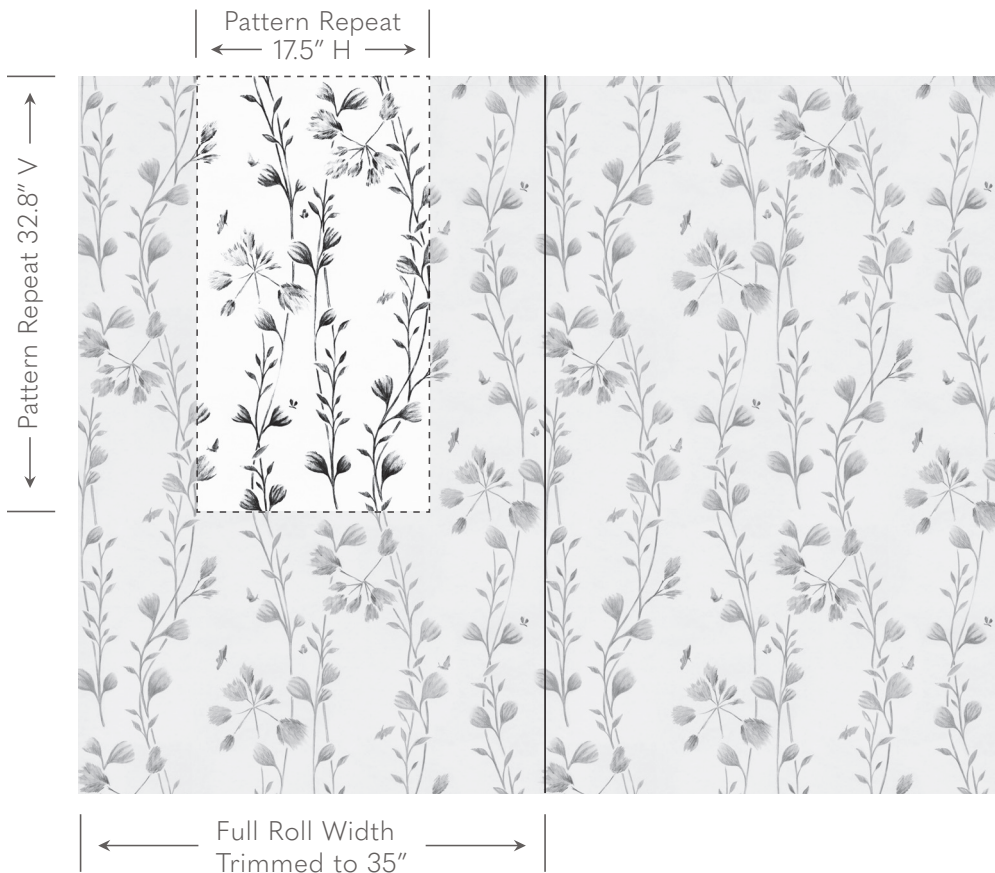

Galbraith & Paul

Specification Sheet

WALLPAPER
Meadow

Shown above in Cherry

- Contents** Paper, Nylon-Reinforced
- Thickness** 11 mil
- Printed Width** 35" - Requires Trimming
- Repeat** 32.8"v x 17.5"h
- Roll Lengths** Standard Roll Size is 10 yards. Custom Yardage amounts and roll lengths can also be specified. Custom Yardage amounts must be submitted with their roll lengths in order to be processed and confirmed. *All rolls start at the same place in the repeat.*
- Trim Marks** Standard, but can be omitted on request.
- Fire-Rating** ASTM E84 - Class A
- Moisture Resistance** For use in bathrooms and kitchens, we recommend [Proseal Plus](#) prior to installation, or [Benwood Stays Clear](#) post-installation.
- Lightfastness** AATCC 16 - Grade 5
- Cleaning** Wipe Gently, No Abrasives.

Meadow

Shown above in Pistachio

Width: 36" (trims to 35")

Repeat: 32.8"v x 17.5"h

Due to the complexity of the Meadow pattern, only some its colorways can be customized.

CAN BE CUSTOMIZED:

Biscotti, Canary, Cherry, D'Anjou, Denim, Graphite, Pistachio, and Stratus

Cherry

1. Plume
2. Tones of Cherry
3. Tones of Cherry
4. Tones of Cherry

D'Anjou

1. D'Anjou
2. Tones of Olive
3. Tones of Olive
4. Tones of Egg Shell

Denim

1. Stainless
2. Tones of Denim
3. Tones of Denim
4. Tones of Denim

Graphite

1. Egg Shell
2. Tones of Graphite
3. Tones of Graphite
4. Tones of Graphite

Pistachio

1. Alloy
2. Tones of Lt. China Blue
3. Tones of Pistachio
4. Tones of Paper White

Stratus

1. Stratus
2. Tones of Pebble
3. Tones of Pebble
4. Tones of Egg Shell