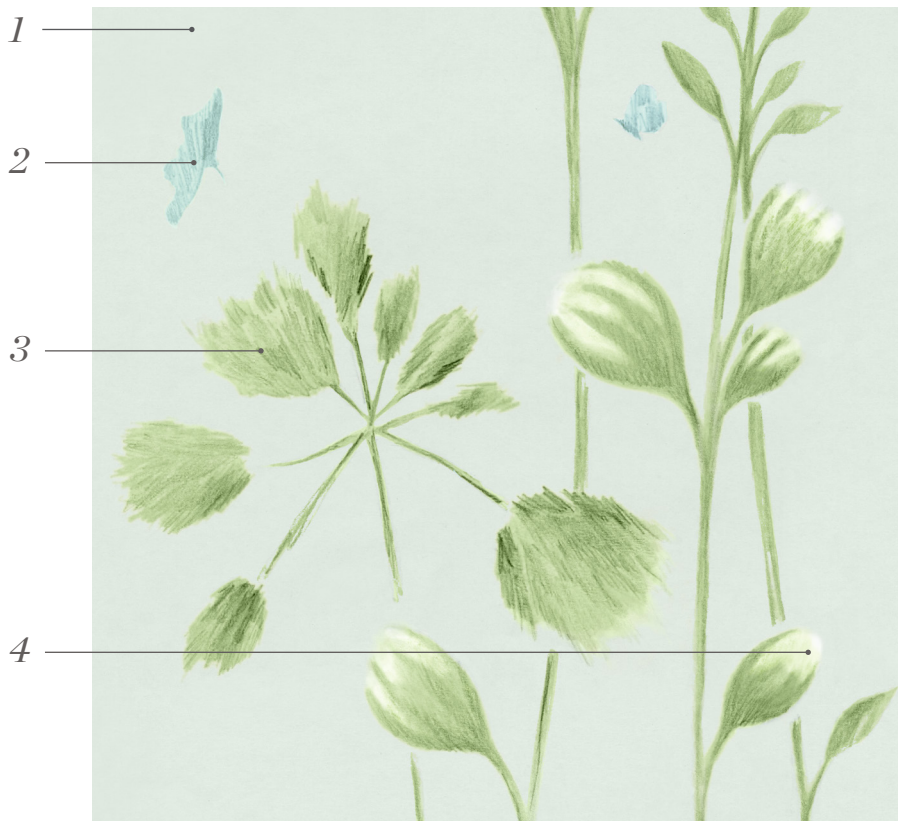

Galbraith & Paul

Specification Sheet

WALLPAPER
Meadow

Shown above in Cherry

- Contents** Paper, Nylon-Reinforced
- Thickness** 11 mil
- Printed Width** 35" - Requires Trimming
- Repeat** 32.8"v x 17.5"h
- Roll Lengths** Standard Roll Size is 10 yards. Custom Yardage amounts and roll lengths can also be specified. Custom Yardage amounts must be submitted with their roll lengths in order to be processed and confirmed. *All rolls start at the same place in the repeat.*
- Trim Marks** Standard, but can be omitted on request.
- Fire-Rating** ASTM E84 - Class A
- Moisture Resistance** For use in bathrooms and kitchens, we recommend [Proseal Plus](#) prior to installation, or [Benwood Stays Clear](#) post-installation.
- Lightfastness** AATCC 16 - Grade 5
- Cleaning** Wipe Gently, No Abrasives.

Meadow

Shown above in Pistachio

Width: 36" (trims to 35")

Repeat: 32.8"v x 17.5"h

Due to the complexity of the Meadow pattern, only some its colorways can be customized.

CAN BE CUSTOMIZED:

Biscotti, Canary, Cherry, D'Anjou, Denim, Graphite, Pistachio, and Stratus

Cherry

1. Plume
2. Tones of Cherry
3. Tones of Cherry
4. Tones of Cherry

D'Anjou

1. D'Anjou
2. Tones of Olive
3. Tones of Olive
4. Tones of Egg Shell

Denim

1. Stainless
2. Tones of Denim
3. Tones of Denim
4. Tones of Denim

Graphite

1. Egg Shell
2. Tones of Graphite
3. Tones of Graphite
4. Tones of Graphite

Pistachio

1. Alloy
2. Tones of Lt. China Blue
3. Tones of Pistachio
4. Tones of Paper White

Stratus

1. Stratus
2. Tones of Pebble
3. Tones of Pebble
4. Tones of Egg Shell