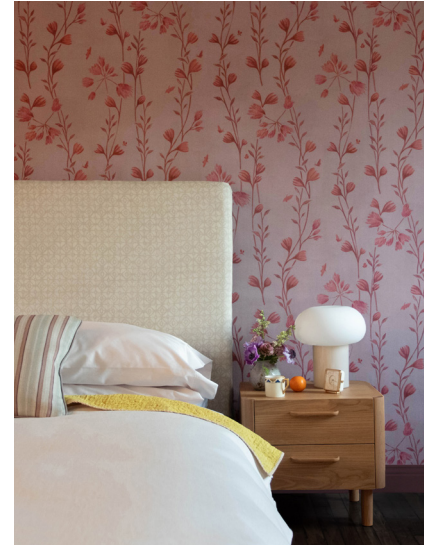

Galbraith & Paul

Specification Sheet

WALLPAPER
Meadow

Shown above in Cherry

- Contents** Paper, Nylon-Reinforced
- Thickness** 11 mil
- Printed Width** 35" - Requires Trimming
- Repeat** 32.8"v x 17.5"h
- Roll Lengths** Standard Roll Size is 10 yards. Custom Yardage amounts and roll lengths can also be specified. Custom Yardage amounts must be submitted with their roll lengths in order to be processed and confirmed. *All rolls start at the same place in the repeat.*
- Trim Marks** Standard, but can be omitted on request.
- Fire-Rating** ASTM E84 - Class A
- Moisture Resistance** For use in bathrooms and kitchens, we recommend [Proseal Plus](#) prior to installation, or [Benwood Stays Clear](#) post-installation.
- Lightfastness** AATCC 16 - Grade 5
- Cleaning** Wipe Gently, No Abrasives.

Meadow

Shown above in Pistachio

Width: 36" (trims to 35")

Repeat: 32.8"v x 17.5"h

Due to the complexity of the Meadow pattern, only some its colorways can be customized.

CAN BE CUSTOMIZED:

Biscotti, Canary, Cherry, D'Anjou, Denim, Graphite, Pistachio, and Stratus

Cherry

1. Plume
2. Tones of Cherry
3. Tones of Cherry
4. Tones of Cherry

D'Anjou

1. D'Anjou
2. Tones of Olive
3. Tones of Olive
4. Tones of Egg Shell

Denim

1. Stainless
2. Tones of Denim
3. Tones of Denim
4. Tones of Denim

Graphite

1. Egg Shell
2. Tones of Graphite
3. Tones of Graphite
4. Tones of Graphite

Pistachio

1. Alloy
2. Tones of Lt. China Blue
3. Tones of Pistachio
4. Tones of Paper White

Stratus

1. Stratus
2. Tones of Pebble
3. Tones of Pebble
4. Tones of Egg Shell