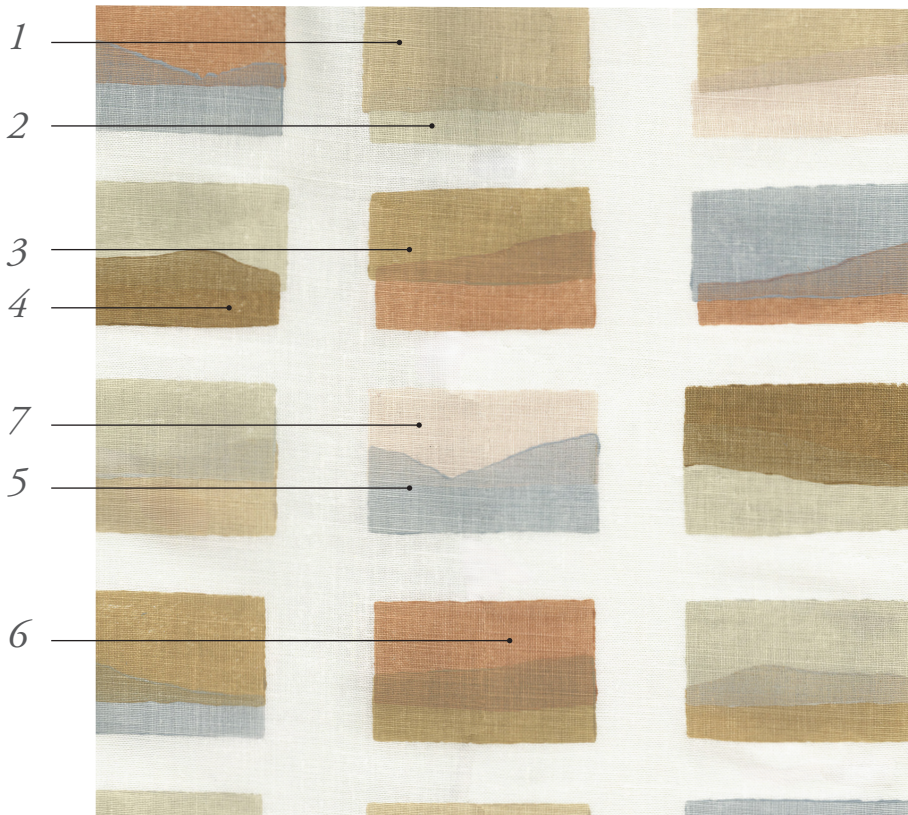

Standard Postcards Fabric Colorways

Pictured in Fall on Logan White Linen

Postcards

Width: 54"

Repeat: 18"v x 17 1/2"h

Grounds:

- Bartram Natural Linen (BNL)
- Bartram White Linen (BWL)
- Logan Cream Linen (LCL)
- Logan Natural Linen (LNL)
- Logan White Linen (LWL)

Fall (LWL)

1. Toast
2. Light Stucco
3. Toffee
4. Brown
5. Anchor
6. Camel
7. Tulle

Summer (LWL)

1. Pool (Madras)
2. Topaz
3. Bluebell
4. Morning Glory
5. Lupin
6. Pool (Madras)
7. Wedgewood

Spring (LWL)

1. Medium Fog #3
2. Mineral
3. Moss
4. Lichen
5. Light Pine
6. Icicle
7. Spray (Bouquet)

Winter (LWL)

1. Whisper
2. Stream
3. Alabaster
4. Wave (LW)
5. Wisp
6. Wave (LW)
7. Pumice