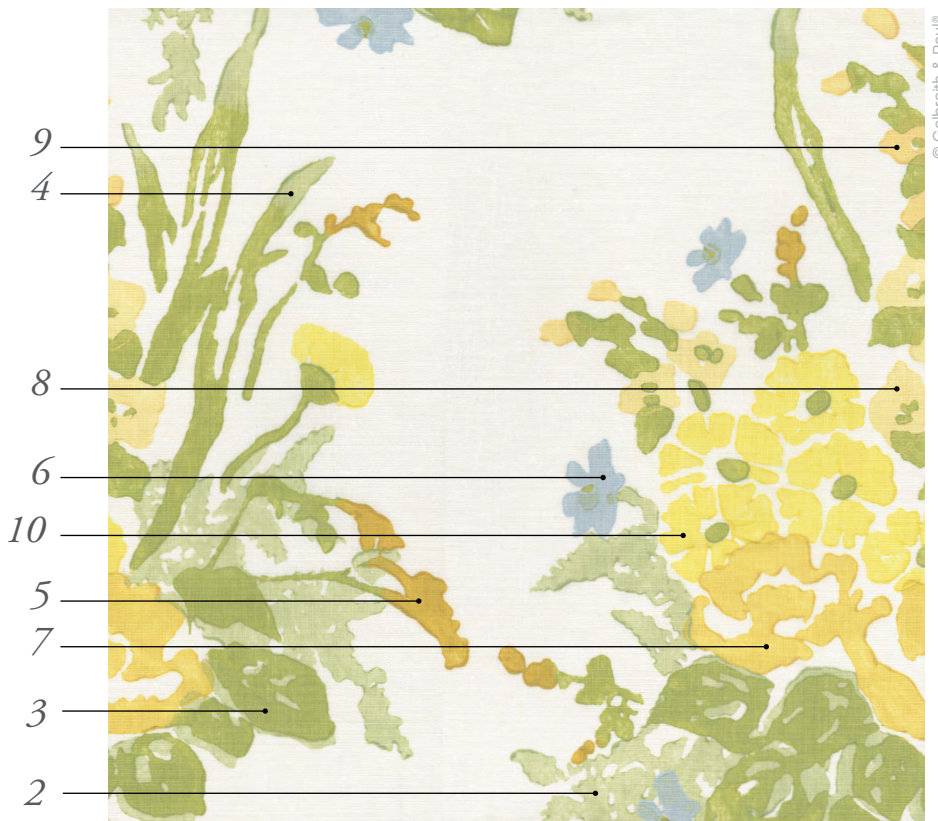

Standard Bouquet Fabric Colorways

Pictured in Daffodil on Logan White Linen

Bouquet

Width: 54"

Repeat: 18"v x 17 1/2"h

Grounds:

- Bartram Natural Linen (BNL)
- Bartram White Linen (BWL)
- Logan Cream Linen (LCL)
- Logan Natural Linen (LNL)
- Logan White Linen (LWL)

Bay (LWL)

- 2. Heron (Gris WP)
- 3. Spray (Spray WP)
- 4. Arctic (Heron WP)
- 5. Winter (Seafoam WP)
- 6. Light Topaz (Harbor WP)
- 7. Pool (Bay WP)
- 8. Dark Wave (Sail WP)
- 9. Denim Wash (Pond WP)
- 10. Harbor (Stratus WP)

Alabaster (LWL)

- 2. Wisp
- 3. Wave
- 4. Arctic
- 5. Shade
- 6. Arctic
- 7. Shade
- 8. Whisper
- 9. Heron
- 10. Alabaster

Pine (LNL)

- 2. Lagoon
- 3. Pine
- 4. Light Pine
- 5. Camel
- 6. Eggplant
- 7. Twilight
- 8. Bluebell
- 9. Lupin
- 10. Heather

Note: Wallpaper Colors in parenthesis match the listed Handblock Color. Slight variations can occur