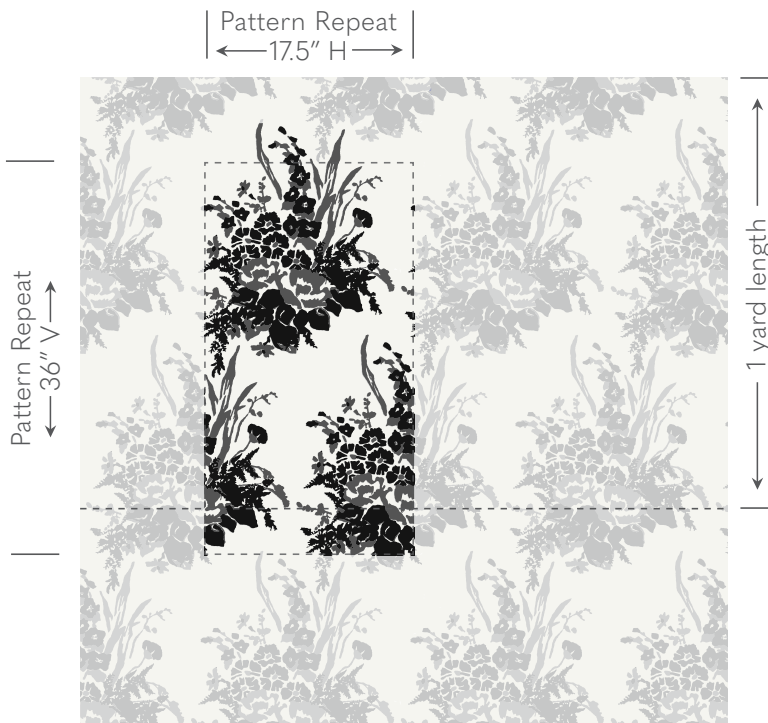

Galbraith & Paul

Specification Sheet

HANDBLOCK
Bouquet

Shown above in Pine Room Design by OneFour Interiors

Ground Cloth Logan Linen

Content 100% Linen

Printed Width 54"

Repeat 36"v x 17.5"h

Print Lengths Our tables are 8 yards long.
For orders over 8 yards, print lengths of 8 yards or less must be provided in yard or 1/2 yard increments.

Weight 6.8 oz / Yard²

Abrasion Wyzenbeek 21,000

Lightfastness AATCC 16 - Grade 5

Backing Backing is recommended for heavy-use upholstery applications.
Requirements vary by upholsterer and end use.

Galbraith & Paul

Pattern Schematic

HANDBLOCK

Bouquet

Printed Width: 54"

Repeat: 36"v x 17.5"h

Pine (LNL)

- 2. Lagoon
- 3. Pine
- 4. Light Pine
- 5. Camel
- 6. Eggplant
- 7. Twilight
- 8. Bluebell
- 9. Lupin
- 10. Heather

Wallpaper colors in parenthesis match the listed Handblock Color.
Slight variations can occur.