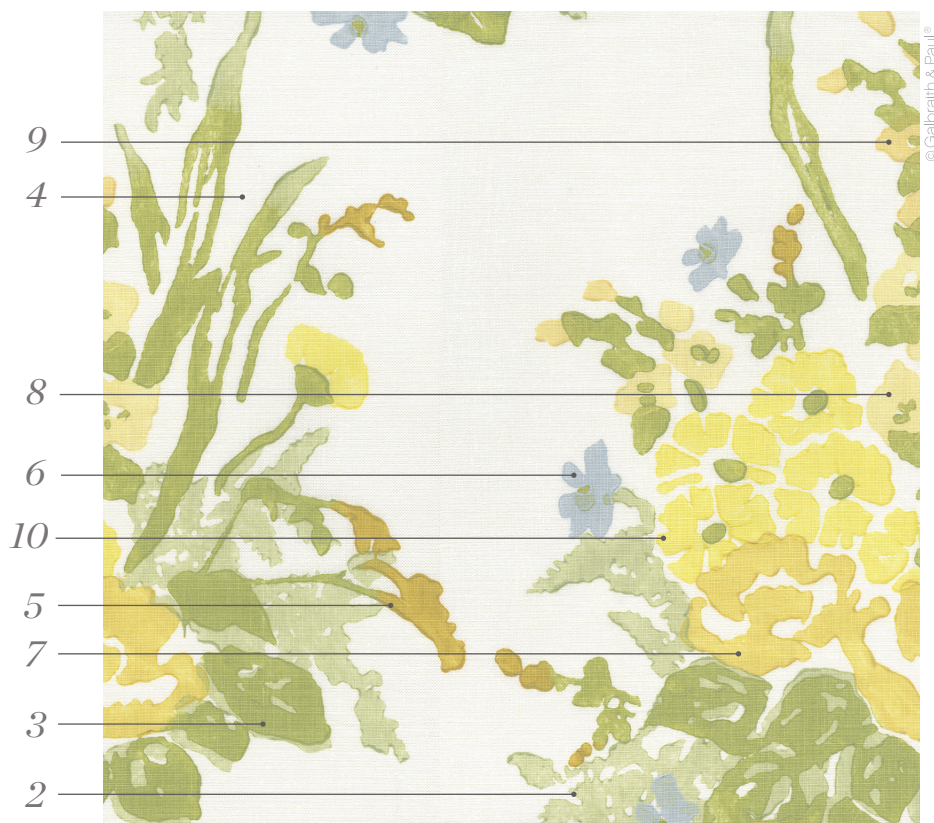

Backing Backing is recommended for heavy-use upholstery applications.
Requirements vary by upholsterer and end use.

Galbraith & Paul

Pattern Schematic

HANDBLOCK

Bouquet

Printed Width: 54"

Repeat: 36"v x 17.5"h