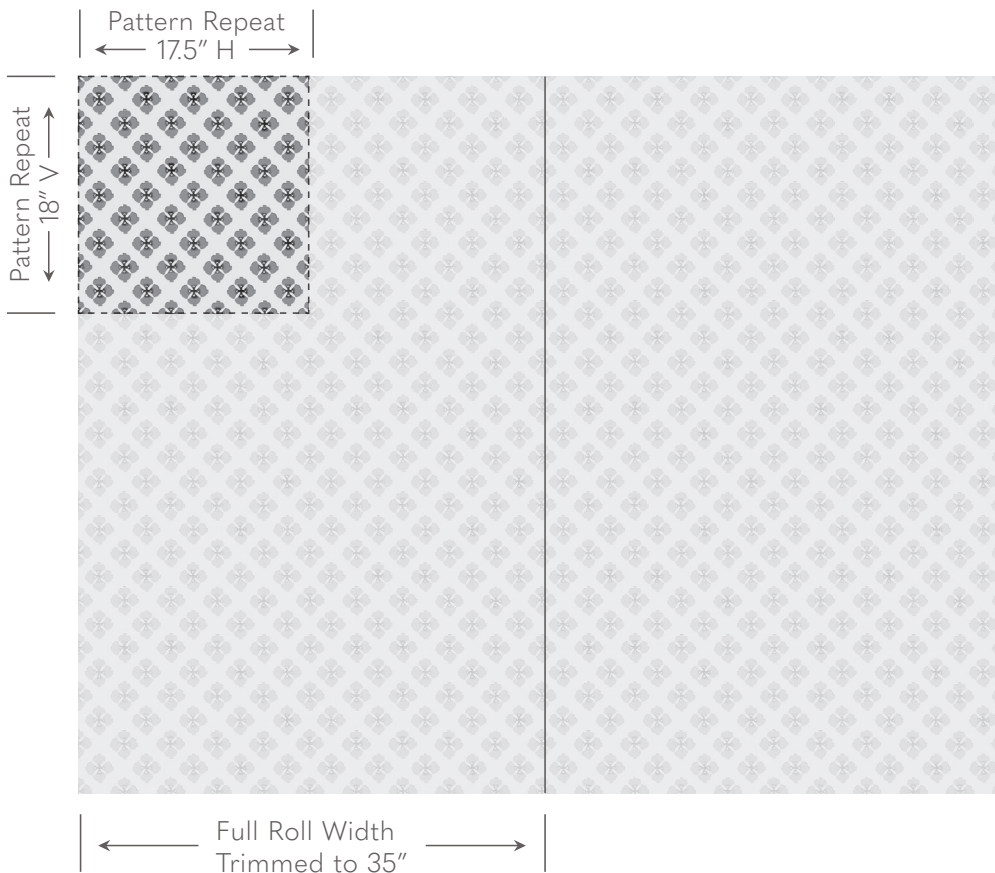

## Specification Sheet

WALLPAPER  
*Small Sakura*

Shown above in Parchment

- Contents** Paper, Nylon-Reinforced
- Thickness** 11 mil
- Printed Width** 35" - Requires Trimming
- Repeat** 18"v x 17.5"h
- Roll Lengths** Standard Roll Size is 10 yards. Custom Yardage amounts and roll lengths can also be specified. Custom Yardage amounts must be submitted with their roll lengths in order to be processed and confirmed. *All rolls start at the same place in the repeat.*
- Trim Marks** Standard, but can be omitted on request.
- Fire-Rating** ASTM E84 - Class A
- Moisture Resistance** For use in bathrooms and kitchens, we recommend [Proseal Plus](#) prior to installation, or [Benwood Stays Clear](#) post-installation.
- Lightfastness** AATCC 16 - Grade 5
- Cleaning** Wipe Gently, No Abrasives.

### *Small Sakura*

Width: 36" (trims to 35")

Repeat: 18"v x 17.5"h

*Small Sakura A*

© Galbraith & Paul®

Shown above in Lamb's Ear

- Feather**
1. Feather
  2. Hyacinth
  3. Harbor
  4. Horizon
  5. Eggshell

- Lamb's Ear**
1. Lamb's Ear
  2. Spearmint
  3. Wasabi
  4. Frost
  5. Chalk