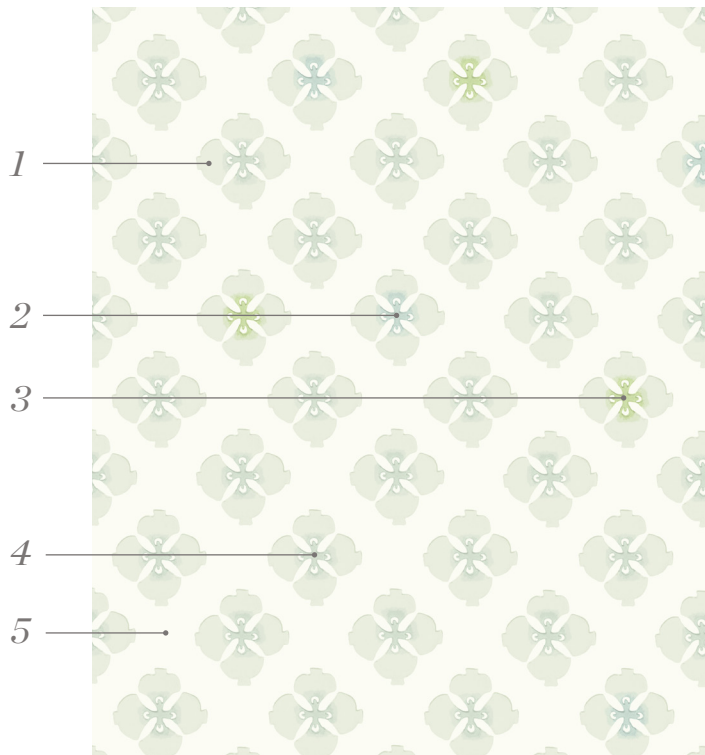

## Specification Sheet

WALLPAPER  
*Small Sakura*

Shown above in Parchment

- Contents** Paper, Nylon-Reinforced
- Thickness** 11 mil
- Printed Width** 35" - Requires Trimming
- Repeat** 18"v x 17.5"h
- Roll Lengths** Standard Roll Size is 10 yards. Custom Yardage amounts and roll lengths can also be specified. Custom Yardage amounts must be submitted with their roll lengths in order to be processed and confirmed. *All rolls start at the same place in the repeat.*
- Trim Marks** Standard, but can be omitted on request.
- Fire-Rating** ASTM E84 - Class A
- Moisture Resistance** For use in bathrooms and kitchens, we recommend [Proseal Plus](#) prior to installation, or [Benwood Stays Clear](#) post-installation.
- Lightfastness** AATCC 16 - Grade 5
- Cleaning** Wipe Gently, No Abrasives.

## Pattern Schematic

### *Small Sakura*

Width: 36" (trims to 35")

Repeat: 18"v x 17.5"h

*Small Sakura A*

© Galbraith & Paul®

Shown above in Lamb's Ear

- Feather**
1. Feather
  2. Hyacinth
  3. Harbor
  4. Horizon
  5. Eggshell

- Lamb's Ear**
1. Lamb's Ear
  2. Spearmint
  3. Wasabi
  4. Frost
  5. Chalk