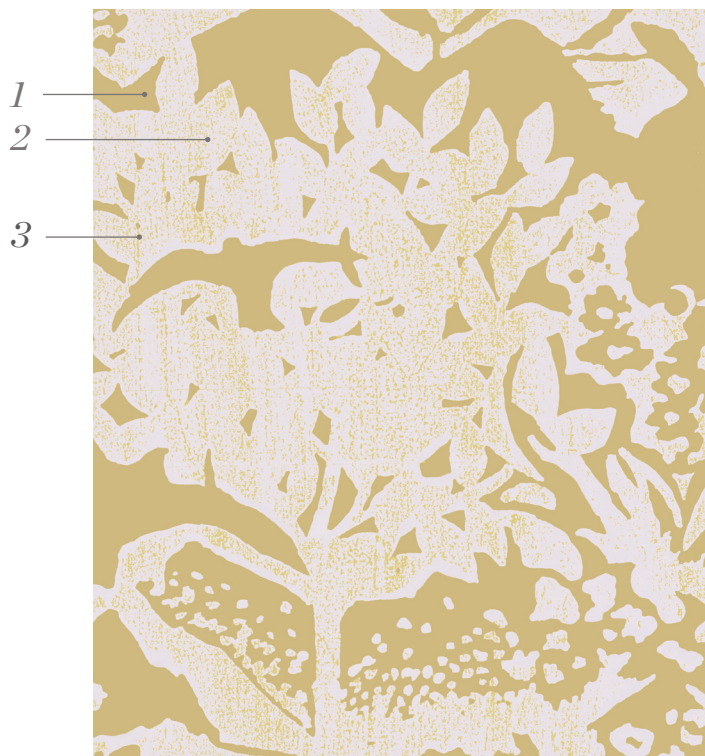

Galbraith & Paul

Specification Sheet

WALLPAPER
Mother Nature

Shown above in Phlox

Contents	Paper, Nylon-Reinforced
Thickness	11 mil
Printed Width	35" - Requires Trimming
Repeat	36"v x 17.5"h
Roll Lengths	Standard Roll Size is 10 yards. Custom Yardage amounts and roll lengths can also be specified. Custom Yardage amounts must be submitted with their roll lengths in order to be processed and confirmed. <i>All rolls start at the same place in the repeat.</i>
Trim Marks	Standard, but can be omitted on request.
Fire-Rating	ASTM E84 - Class A
Moisture Resistance	For use in bathrooms and kitchens, we recommend Proseal Plus prior to installation, or Benwood Stays Clear post-installation.
Lightfastness	AATCC 16 - Grade 5
Cleaning	Wipe Gently, No Abrasives.

Mother Nature

Mother Nature A

© Galbraith & Paul®

1 ———
2 ———

Shown above in Everest

Width: 36" (trims to 35")

Repeat: 36"v x 17.5"h

Almond

1. White Dove
2. Whisper

Everest

1. Everest
2. Paper White

Petunia

1. Petunia
2. Eggshell

Sea

1. Sea
2. White Dove

Stream

1. Stream
2. Eggshell

Mother Nature B

1 ———
2 ———
3 ———

Shown above in Harvest

Delft

1. Eggshell
2. Delft
3. Denim

Mint

1. Mint
2. Glacier
3. Wintergreen