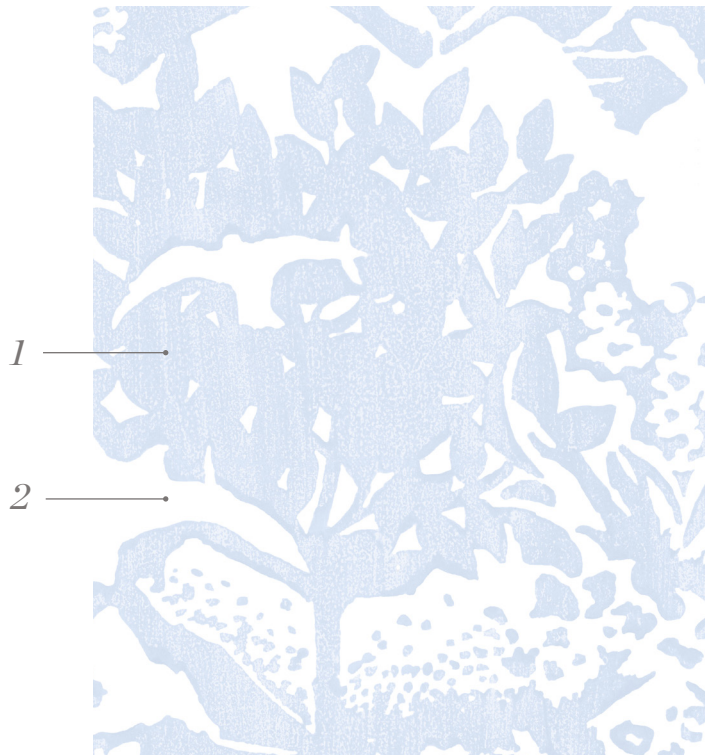

Galbraith & Paul

Specification Sheet

WALLPAPER
Mother Nature

Shown above in Phlox

Contents	Paper, Nylon-Reinforced
Thickness	11 mil
Printed Width	35" - Requires Trimming
Repeat	36"v x 17.5"h
Roll Lengths	Standard Roll Size is 10 yards. Custom Yardage amounts and roll lengths can also be specified. Custom Yardage amounts must be submitted with their roll lengths in order to be processed and confirmed. <i>All rolls start at the same place in the repeat.</i>
Trim Marks	Standard, but can be omitted on request.
Fire-Rating	ASTM E84 - Class A
Moisture Resistance	For use in bathrooms and kitchens, we recommend Proseal Plus prior to installation, or Benwood Stays Clear post-installation.
Lightfastness	AATCC 16 - Grade 5
Cleaning	Wipe Gently, No Abrasives.

Mother Nature

Mother Nature A

© Galbraith & Paul®

1 ———
2 ———

Shown above in Everest

Width: 36" (trims to 35")

Repeat: 36"v x 17.5"h

Almond