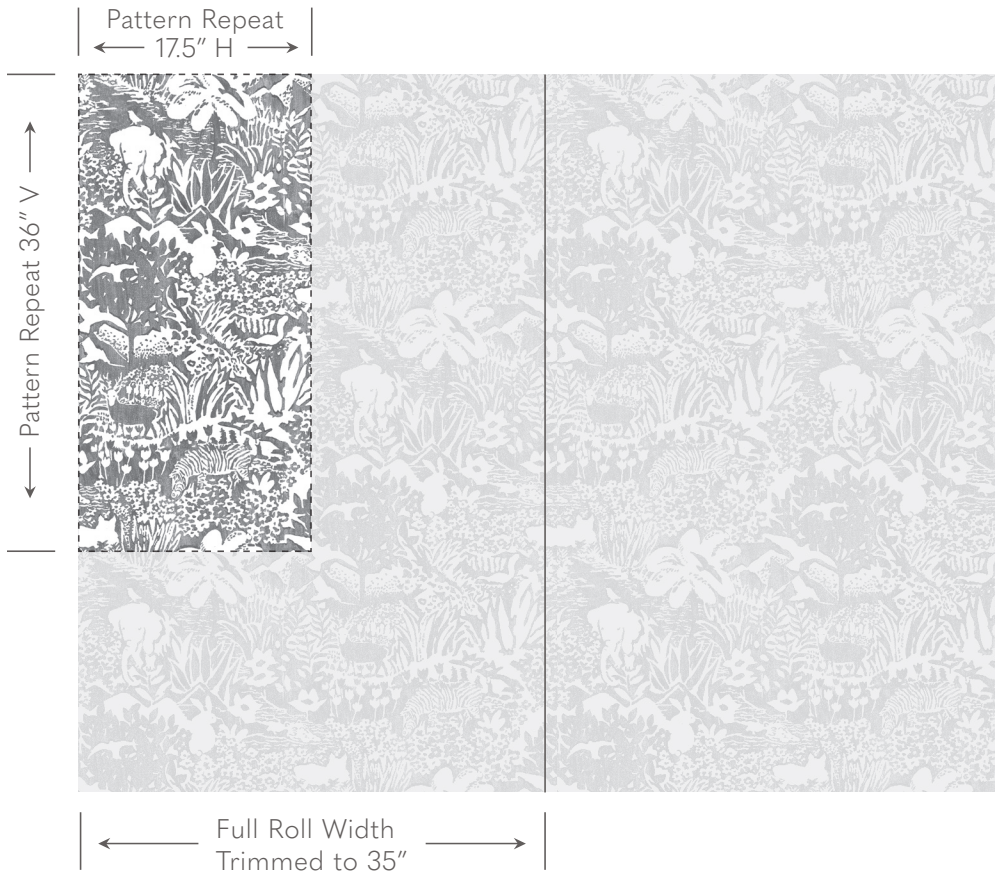

Galbraith & Paul

Specification Sheet

WALLPAPER
Mother Nature

Shown above in Phlox

Contents	Paper, Nylon-Reinforced
Thickness	11 mil
Printed Width	35" - Requires Trimming
Repeat	36"v x 17.5"h
Roll Lengths	Standard Roll Size is 10 yards. Custom Yardage amounts and roll lengths can also be specified. Custom Yardage amounts must be submitted with their roll lengths in order to be processed and confirmed. <i>All rolls start at the same place in the repeat.</i>
Trim Marks	Standard, but can be omitted on request.
Fire-Rating	ASTM E84 - Class A
Moisture Resistance	For use in bathrooms and kitchens, we recommend Proseal Plus prior to installation, or Benwood Stays Clear post-installation.
Lightfastness	AATCC 16 - Grade 5
Cleaning	Wipe Gently, No Abrasives.

Mother Nature

Mother Nature A

© Galbraith & Paul®

1 ———
2 ———

Shown above in Everest

Width: 36" (trims to 35")

Repeat: 36"v x 17.5"h

Almond