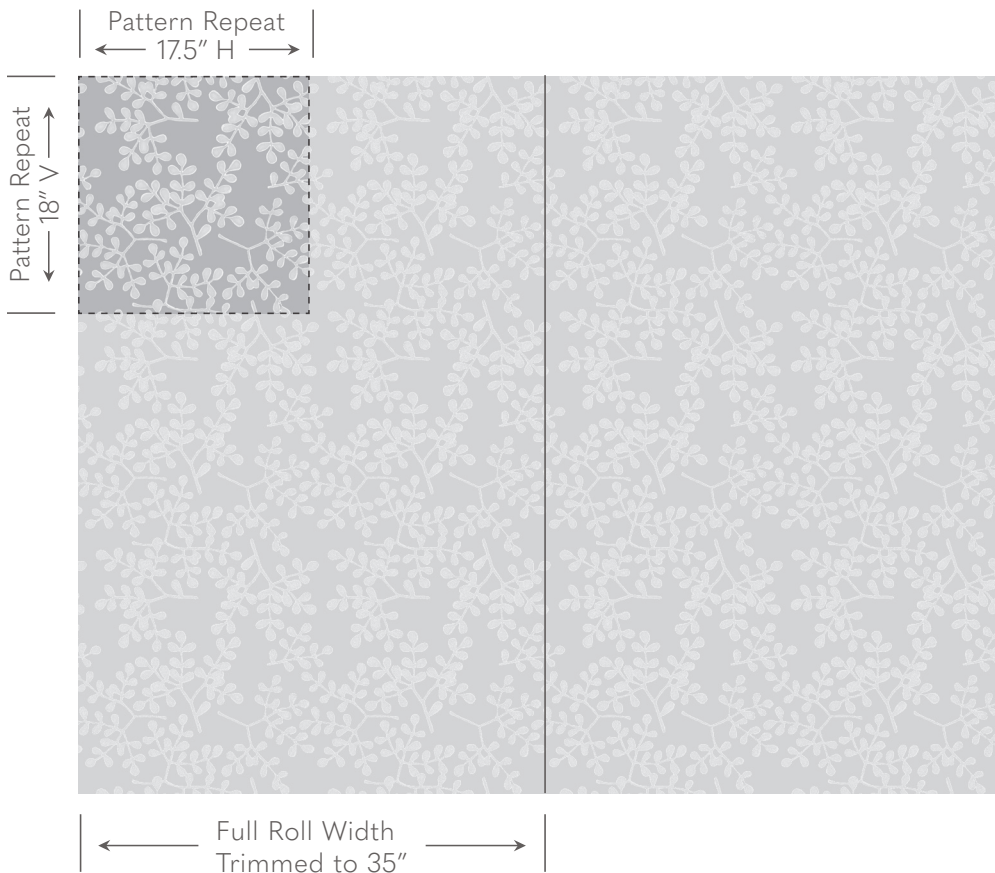

Galbraith & Paul

Specification Sheet

WALLPAPER
Smokebush

Shown above in Osprey Room Design by Kim Mauney

- Contents** Paper, Nylon-Reinforced
- Thickness** 11 mil
- Printed Width** 35" - Requires Trimming
- Repeat** 18"v x 17.5"h
- Roll Lengths** Standard Roll Size is 10 yards. Custom Yardage amounts and roll lengths can also be specified. Custom Yardage amounts must be submitted with their roll lengths in order to be processed and confirmed. *All rolls start at the same place in the repeat.*
- Trim Marks** Standard, but can be omitted on request.
- Fire-Rating** ASTM E84 - Class A
- Moisture Resistance** For use in bathrooms and kitchens, we recommend [Proseal Plus](#) prior to installation, or [Benwood Stays Clear](#) post-installation.
- Lightfastness** AATCC 16 - Grade 5
- Cleaning** Wipe Gently, No Abrasives.

Galbraith & Paul recommends using a guild-certified wallcovering installer. Installation Instructions can be found on our website and are included with every order.

Galbraith & Paul

Pattern Schematic

WALLPAPER *Smokebush*

Width: 36" (trims to 35")

Repeat: 18"v x 17.5"h

Shown above in Matcha

Dune

1. Dune
2. Lynx

Marble

1. Marble
2. Chalk

Matcha