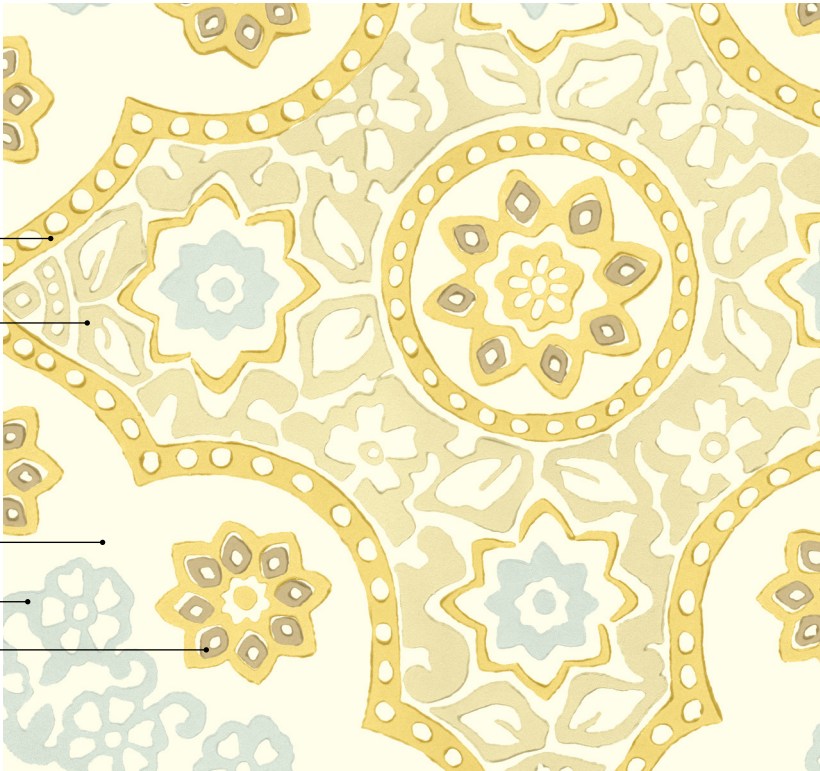

Standard Seville Medallion Wallpaper Colorways

© Galbraith & Paul®

Seville Medallion

Width: 36" (trims to 35")
Repeat: 18"v x 17 1/2"h

- 1 —
- 2 —
- 3 —

- Alabaster*
- 1. Paper White
 - 2. Bright White
 - 3. Alabaster

Pictured in Alabaster

- 1 —
- 2 —
- 5 —
- 3 —
- 4 —

- Glacier*
- 1. Iceberg
 - 2. Glacier
 - 3. Fog
 - 4. Mineral
 - 5. Ivory
- Harbor*
- 1. Steel Blue
 - 2. Harbor
 - 3. Harbor
 - 4. Royal
 - 5. White Dove
- Leek*
- 1. Kiwi
 - 2. Leek
 - 3. Seafoam
 - 4. Turquoise
 - 5. Ivory
- Light Celery*
- 1. Daffodil
 - 2. Light Celery
 - 3. Light Mineral
 - 4. Biscotti
 - 5. Ivory

- Minnow*
- 1. Smoke
 - 2. Minnow
 - 3. Pearl
 - 4. Carbon
 - 5. Oat
- Ripple*
- 1. Whale
 - 2. Ripple
 - 3. Paper White
 - 4. Periwinkle
 - 5. Lynx
- Tundra*
- 1. Tin
 - 2. Tundra
 - 3. Oyster
 - 4. Flax
 - 5. Ivory

Pictured in Light Celery