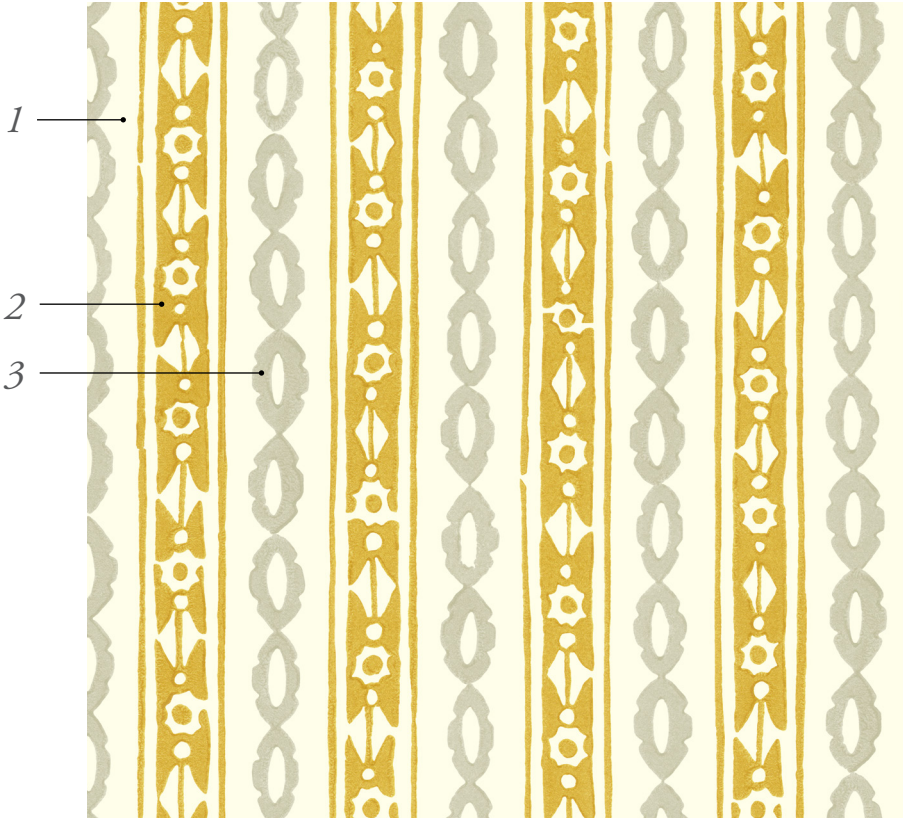

Standard Ribbon Wallpaper Colorways

© Galbraith & Paul®

Ribbon

Width: 36" (trims to 35")
Repeat: 18"v x 17 1/2"h

Pictured in Ochre

Fennel

- 1. Ivory
- 2. Fennel
- 3. Sprout

Iceberg

- 1. White Dove
- 2. Medium Fog
- 3. Iceberg

Midnight

- 1. Cream
- 2. Midnight
- 3. Light Indigo

Niagara

- 1. Paper White
- 2. Niagara
- 3. Everest

Ochre

- 1. Ivory
- 2. Ochre
- 3. Latte

Orange

- 1. Cream
- 2. Orange
- 3. Rhubarb

Pebble

- 1. Chalk
- 2. Pebble
- 3. Heron

Plum

- 1. Almond
- 2. Plum
- 3. Violet

Smoke

- 1. Oat
- 2. Smoke
- 3. Mist