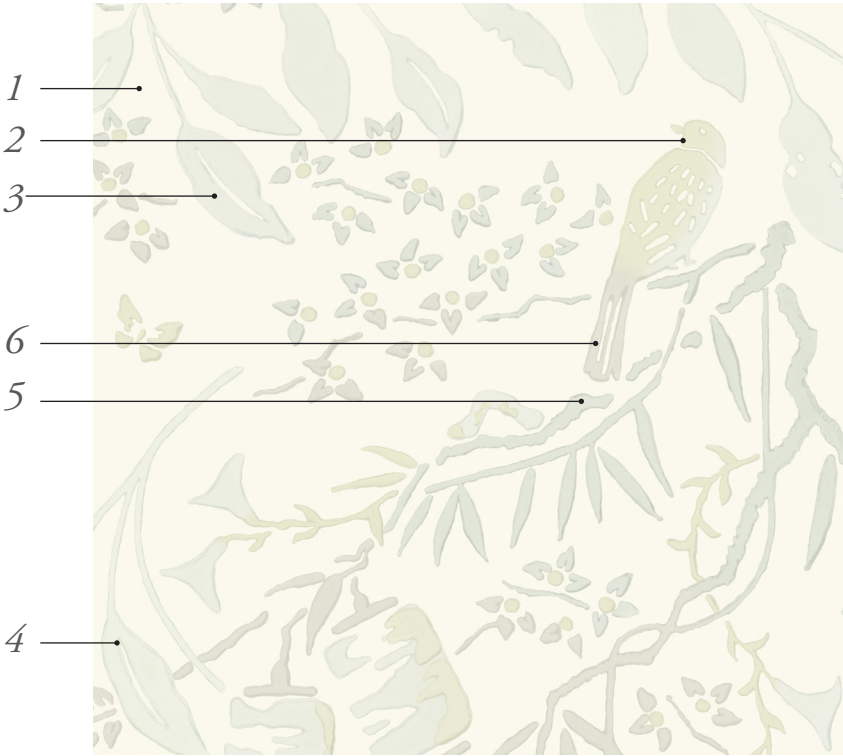

Standard Sumi Wallpaper Colorways

Sumi A

Pictured in Curry

Sumi

Width: 36" (trims to 35")
Repeat: 36"v x 17 1/2"h

Abalone

1. Abalone
2. Pearl
3. Light Baby Blue
4. Linen
5. Pale Pink
6. Candy

Bay

1. Bay
2. Dew
3. Celeste
4. Morning Glory
5. Hydrangea
6. Bluebell

Julep

1. Julep
2. Bone
3. Tobacco
4. Pale Yellow
5. Light Tobacco
6. Violet

Aqua

1. Aqua
2. Tundra
3. Acorn
4. Dove Gray
5. Gravel
6. Hay

Curry

1. Curry
2. Fog
3. Gravel
4. Dove Gray
5. Gravel
6. Robin's Egg

Tin

1. Tin
2. Dew
3. Harbor
4. Salt
5. Hyacinth
6. Dove Gray

Sumi B

Pictured in Cloud

Dew

1. Rice
2. Bone
3. Dew
4. Mica
5. Pebble
6. Dusk

Morning Glory

1. Rice
2. Morning Glory
3. Salt
4. Salt
5. Denim
6. Whale

Cloud

1. Rice
2. Light Sage
3. Cloud
4. Light Willow
5. Light Mineral
6. Tundra