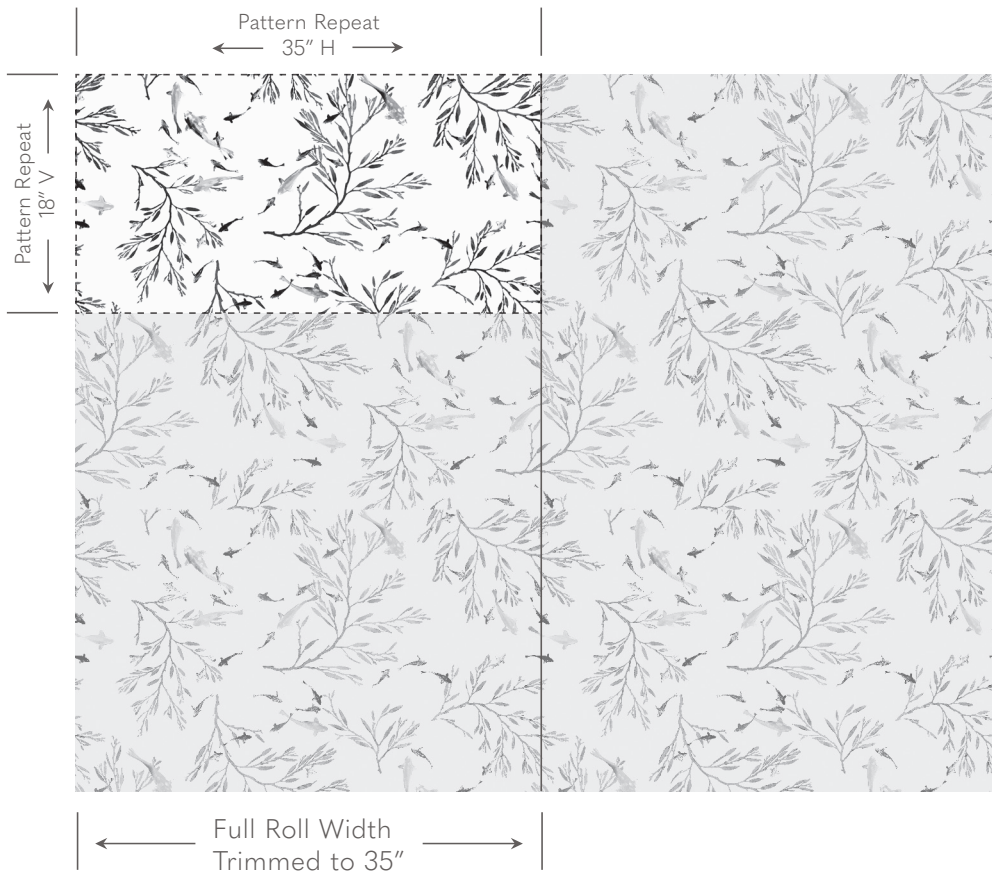

Galbraith & Paul

Specification Sheet

WALLPAPER
Koi Pond

Shown above in Indigo Room Design by Jenkins Interiors

- Contents** Paper, Nylon-Reinforced
- Thickness** 11 mil
- Printed Width** 35" - Requires Trimming
- Repeat** 18"v x 35"h
- Roll Lengths** Standard Roll Size is 10 yards. Custom Yardage amounts and roll lengths can also be specified. Custom Yardage amounts must be submitted with their roll lengths in order to be processed and confirmed. *All rolls start at the same place in the repeat.*
- Trim Marks** Standard, but can be omitted on request.
- Fire-Rating** ASTM E84 - Class A
- Moisture Resistance** For use in bathrooms and kitchens, we recommend [Proseal Plus](#) prior to installation, or [Benwood Stays Clear](#) post-installation.
- Lightfastness** AATCC 16 - Grade 5
- Cleaning** Wipe Gently, No Abrasives.

Width: 36" (trims to 35")

Repeat: 18"v x 35"h

Shown above in Aloe

Aloe

1. Aloe
2. Light Tobacco
3. Julep
4. Gold
5. Kelp
6. Chutney
7. Sienna
8. Wintergreen
9. Wintergreen
10. Osprey

Breeze

1. Paper White
2. Light Jade
3. Mint
4. Caterpillar
5. Breeze
6. Sail
7. Niagara
8. Wedgewood
9. Harbor
10. Atlantic