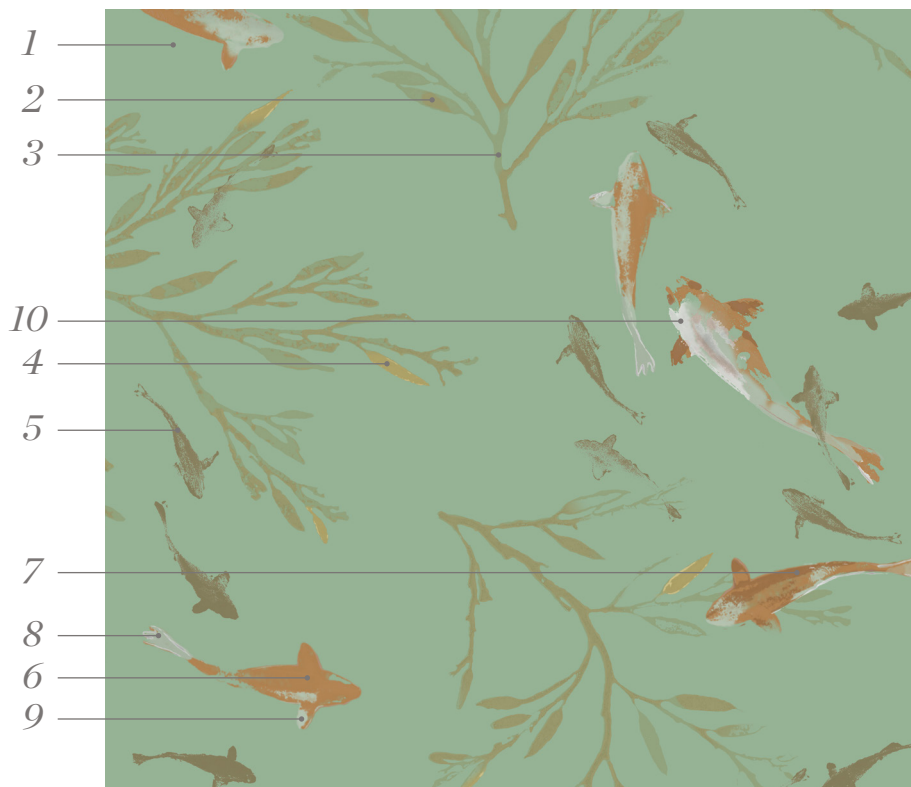

Galbraith & Paul

Specification Sheet

WALLPAPER
Koi Pond

Shown above in Indigo Room Design by Jenkins Interiors

- Contents** Paper, Nylon-Reinforced
- Thickness** 11 mil
- Printed Width** 35" - Requires Trimming
- Repeat** 18"v x 35"h
- Roll Lengths** Standard Roll Size is 10 yards. Custom Yardage amounts and roll lengths can also be specified. Custom Yardage amounts must be submitted with their roll lengths in order to be processed and confirmed. *All rolls start at the same place in the repeat.*
- Trim Marks** Standard, but can be omitted on request.
- Fire-Rating** ASTM E84 - Class A
- Moisture Resistance** For use in bathrooms and kitchens, we recommend [Proseal Plus](#) prior to installation, or [Benwood Stays Clear](#) post-installation.
- Lightfastness** AATCC 16 - Grade 5
- Cleaning** Wipe Gently, No Abrasives.

Width: 36" (trims to 35")

Repeat: 18"v x 35"h

Shown above in Aloe

Aloe

1. Aloe
2. Light Tobacco
3. Julep
4. Gold
5. Kelp
6. Chutney
7. Sienna
8. Wintergreen
9. Wintergreen
10. Osprey

Breeze

1. Paper White
2. Light Jade
3. Mint
4. Caterpillar
5. Breeze
6. Sail
7. Niagara
8. Wedgewood
9. Harbor
10. Atlantic

Cloud

1. Cloud
2. Chalk
3. Chalk
4. Paper White
5. Talc
6. Bright White
7. Bright White
8. Alabaster
9. Dew
10. Bright White

Coral

1. White Dove
2. Grapefruit
3. Peach
4. Lobster
5. Coral
6. Glass
7. Glass
8. Apricot
9. Flan
10. Apricot

Indigo

1. Chalk
2. Steel Blue
3. Forget-Me-Not
4. Azure
5. Indigo
6. Heron
7. Mist
8. Coral
9. Orange
10. Tomato