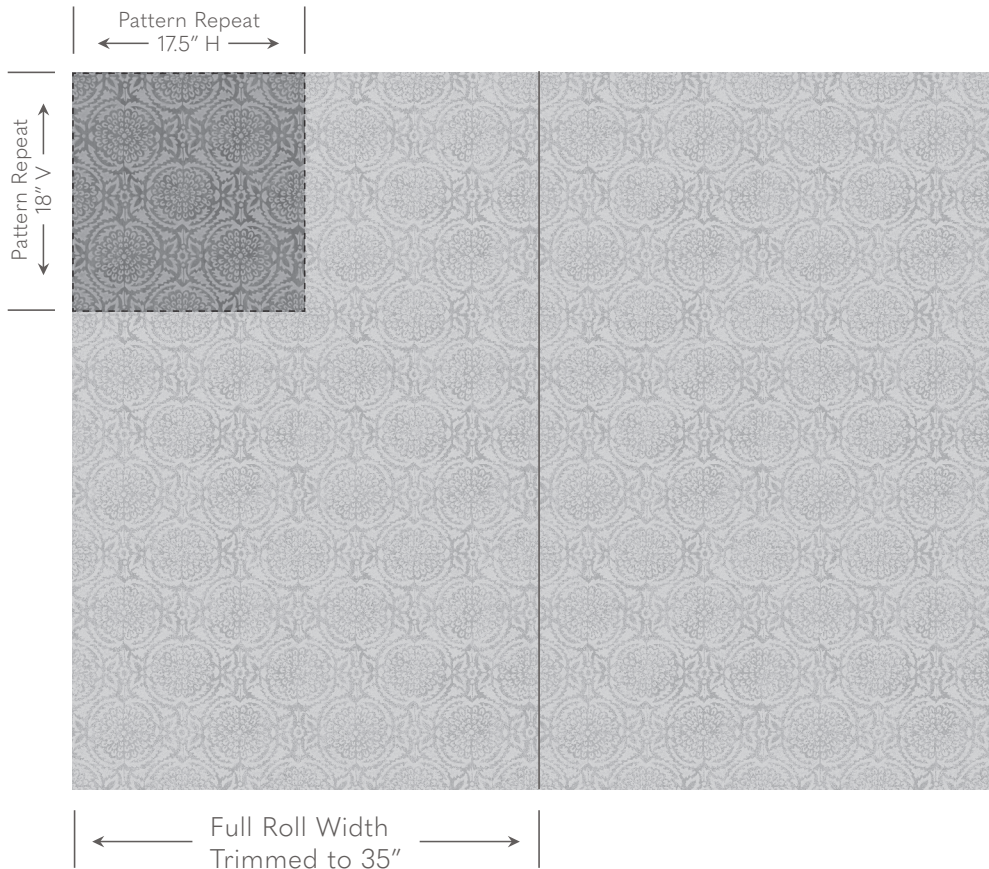

Galbraith & Paul

Specification Sheet

WALLPAPER
Pomegranate

Shown above in Moss/Willow Room Design by Wyatt Designs

- Contents** Paper, Nylon-Reinforced
- Thickness** 11 mil
- Printed Width** 35" - Requires Trimming
- Repeat** 18"v x 17.5"h
- Roll Lengths** Standard Roll Size is 10 yards. Custom Yardage amounts and roll lengths can also be specified. Custom Yardage amounts must be submitted with their roll lengths in order to be processed and confirmed. *All rolls start at the same place in the repeat.*
- Trim Marks** Standard, but can be omitted on request.
- Fire-Rating** ASTM E84 - Class A
- Moisture Resistance** For use in bathrooms and kitchens, we recommend [Proseal Plus](#) prior to installation, or [Benwood Stays Clear](#) post-installation.
- Lightfastness** AATCC 16 - Grade 5
- Cleaning** Wipe Gently, No Abrasives.

Pomegranate

Width: 36" (trims to 35")

Repeat: 18"v x 17.5"h

© Galbraith & Paul®

1

2

Shown above in Forest

 <p><i>Bay</i> 1. Tones of Whale 2. Bay</p>	 <p><i>Cloud</i> 1. Cloud 2. Chalk</p>	 <p><i>Dusk</i> 1. Dusk 2. Pearl</p>	 <p><i>Forest</i> 1. Tones of Forest 2. Sandalwood</p>	 <p><i>Harissa</i> 1. Tones of Harissa 2. Lox</p>
 <p><i>Heather</i> 1. Tones of Heather 2. Vapor</p>	 <p><i>Nightshade</i> 1. Tones of Nightshade 2. Heather</p>	 <p><i>Patina</i> 1. Tones of Patina 2. Zinc</p>	 <p><i>Powder</i> 1. Powder 2. Chalk</p>	 <p><i>Robin's Egg/Charcoal</i> 1. Charcoal 2. Robin's Egg</p>
 <p><i>Sail</i> 1. Sail 2. Pearl</p>	 <p><i>Suede</i> 1. Tones of Suede 2. Talc</p>	 <p><i>Whisper</i> 1. Whisper 2. Salt</p>	 <p><i>Willow</i> 1. Willow 2. Pearl</p>	 <p><i>Willow/Moss</i> 1. Moss 2. Willow</p>