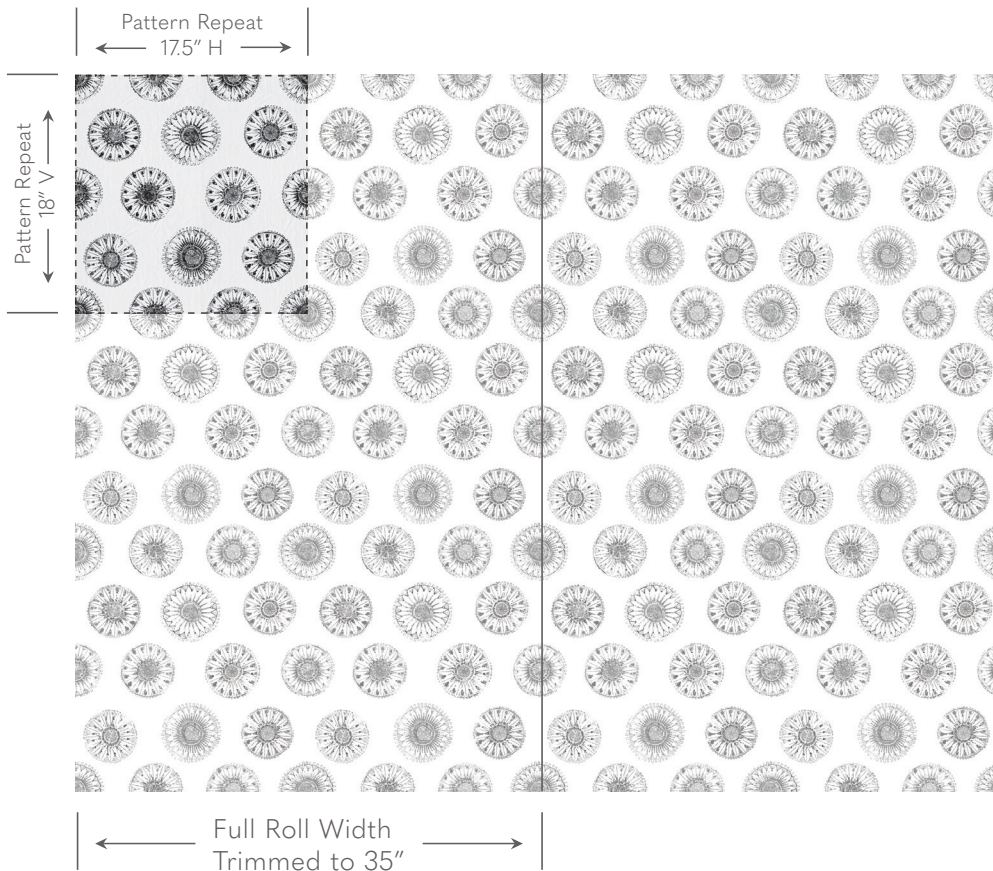

## Specification Sheet

WALLPAPER  
*Estrella*

Shown above in Guava

- Contents** Paper, Nylon-Reinforced
- Thickness** 11 mil
- Printed Width** 35" - Requires Trimming
- Repeat** 18"v x 17.5"h
- Roll Lengths** Standard Roll Size is 10 yards. Custom Yardage amounts and roll lengths can also be specified. Custom Yardage amounts must be submitted with their roll lengths in order to be processed and confirmed. *All rolls start at the same place in the repeat.*
- Trim Marks** Standard, but can be omitted on request.
- Fire-Rating** ASTM E84 - Class A
- Moisture Resistance** For use in bathrooms and kitchens, we recommend [Proseal Plus](#) prior to installation, or [Benwood Stays Clear](#) post-installation.
- Lightfastness** AATCC 16 - Grade 5
- Cleaning** Wipe Gently, No Abrasives.

## Pattern Schematic

WALLPAPER  
*Estrella*

Shown above in Guava

Width: 36" (trims to 35")

Repeat: 18"v x 17.5"h

### *Royal*

1. Chalk
2. Royal
3. Celeste
4. Steel Blue
5. Steel Blue
6. Hydrangea
7. Cobalt
8. Bluebell
9. Storm