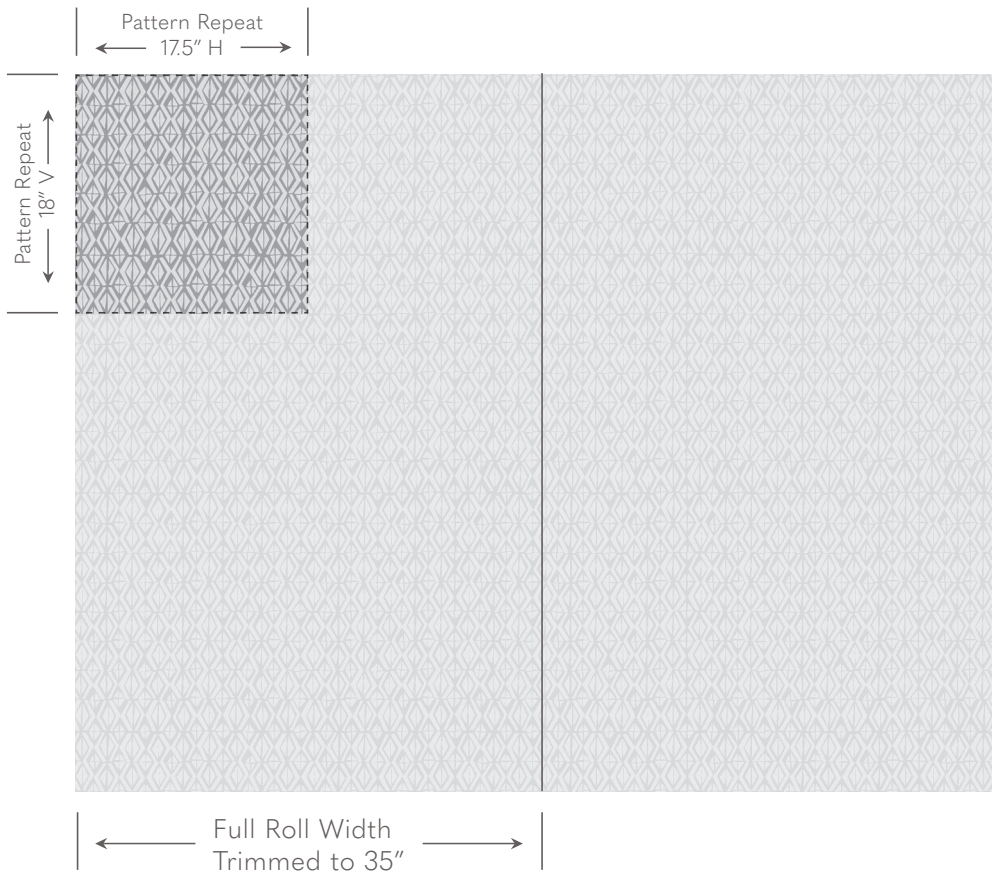

Galbraith & Paul

Specification Sheet

WALLPAPER
Diamond

Shown above in Horizon
Room Design by
Whitney Gordon Interiors

- Contents** Paper, Nylon-Reinforced
- Thickness** 11 mil
- Printed Width** 35" - Requires Trimming
- Repeat** 18"v x 17.5"h
- Roll Lengths** Standard Roll Size is 10 yards. Custom Yardage amounts and roll lengths can also be specified. Custom Yardage amounts must be submitted with their roll lengths in order to be processed and confirmed. *All rolls start at the same place in the repeat.*
- Trim Marks** Standard, but can be omitted on request.
- Fire-Rating** ASTM E84 - Class A
- Moisture Resistance** For use in bathrooms and kitchens, we recommend [Proseal Plus](#) prior to installation, or [Benwood Stays Clear](#) post-installation.
- Lightfastness** AATCC 16 - Grade 5
- Cleaning** Wipe Gently, No Abrasives.

Galbraith & Paul recommends using a guild-certified wallcovering installer. Installation Instructions can be found on our website and are included with every order.

Galbraith & Paul

Pattern Schematic

WALLPAPER

Diamond

Width: 36" (trims to 35")

Repeat: 18"v x 17.5"h

Shown above in Horizon

Avocado

1. Avocado
2. Paper White

Banana

1. Banana
2. Paper White