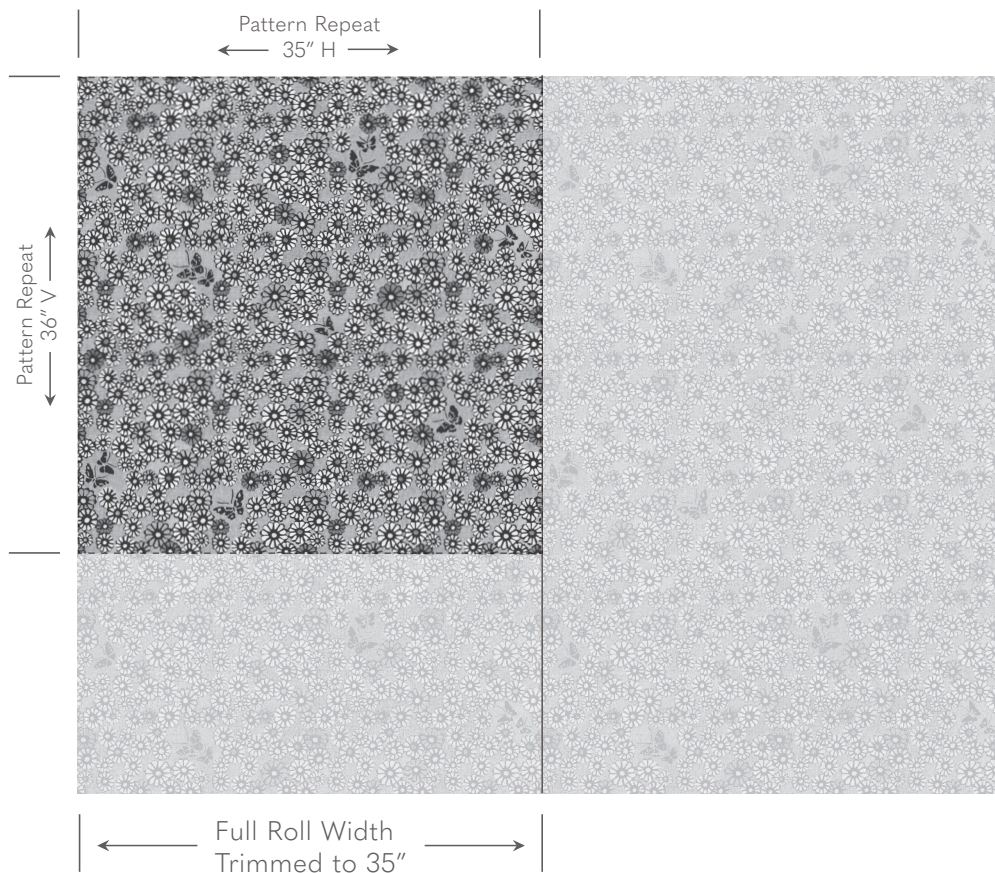

Galbraith & Paul

Specification Sheet

WALLPAPER
Daisy

Shown above in Julep Room Design by JS Interiors

- Contents** Paper, Nylon-Reinforced
- Thickness** 11 mil
- Printed Width** 35" - Requires Trimming
- Repeat** 36"v x 35"h
- Roll Lengths** Standard Roll Size is 10 yards. Custom Yardage amounts and roll lengths can also be specified. Custom Yardage amounts must be submitted with their roll lengths in order to be processed and confirmed. *All rolls start at the same place in the repeat.*
- Trim Marks** Standard, but can be omitted on request.
- Fire-Rating** ASTM E84 - Class A
- Moisture Resistance** For use in bathrooms and kitchens, we recommend [Proseal Plus](#) prior to installation, or [Benwood Stays Clear](#) post-installation.
- Lightfastness** AATCC 16 - Grade 5
- Cleaning** Wipe Gently, No Abrasives.

Daisy

Width: 36" (trims to 35")

Repeat: 36"v x 35"h

Shown above in Melon

Ink

1. Ink
2. Juniper
3. Lapis
4. Marlin
5. Lapis

Julep

1. Julep
2. Wintergreen
3. Wintergreen
4. Honeydew
5. Pistachio