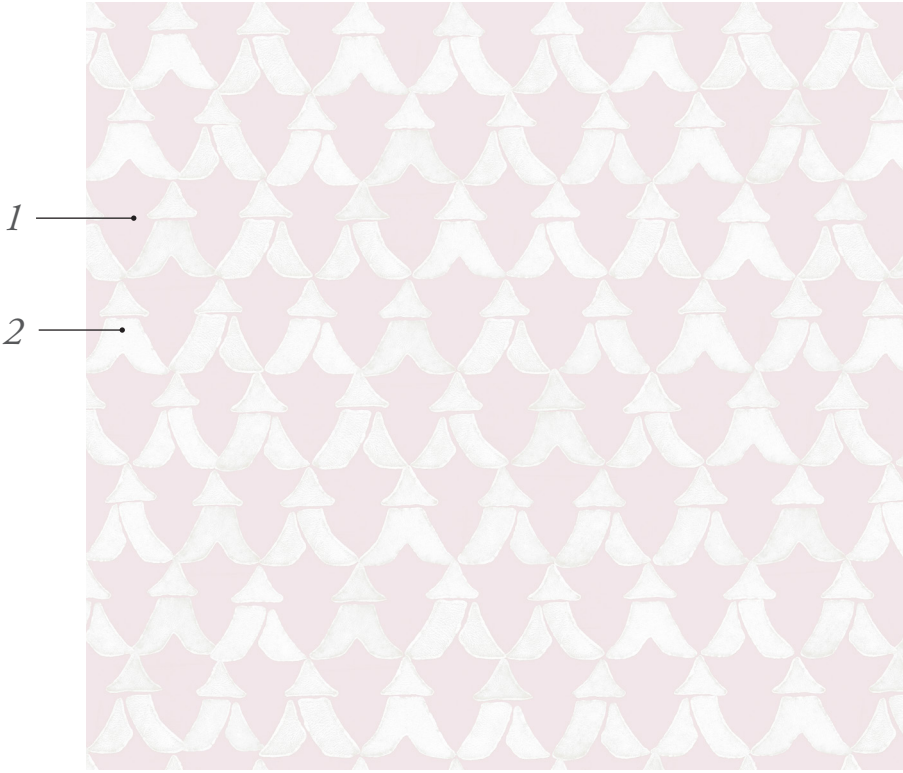

Standard Tents Wallpaper Colorways

Pictured in Petal

Tents

Width: 36" (trims to 35")
Repeat: 11 2/3"v x 11 2/3"h

Fennel

- 1. Fennel
- 2. Ivory

Navy

- 1. Navy
- 2. Bright White

Harbor

- 1. Harbor
- 2. Bright White

Vapor

- 1. Vapor
- 2. Ivory

Petal

- 1. Petal
- 2. Paper White

Pictured in Light Robin's Egg

Elephant