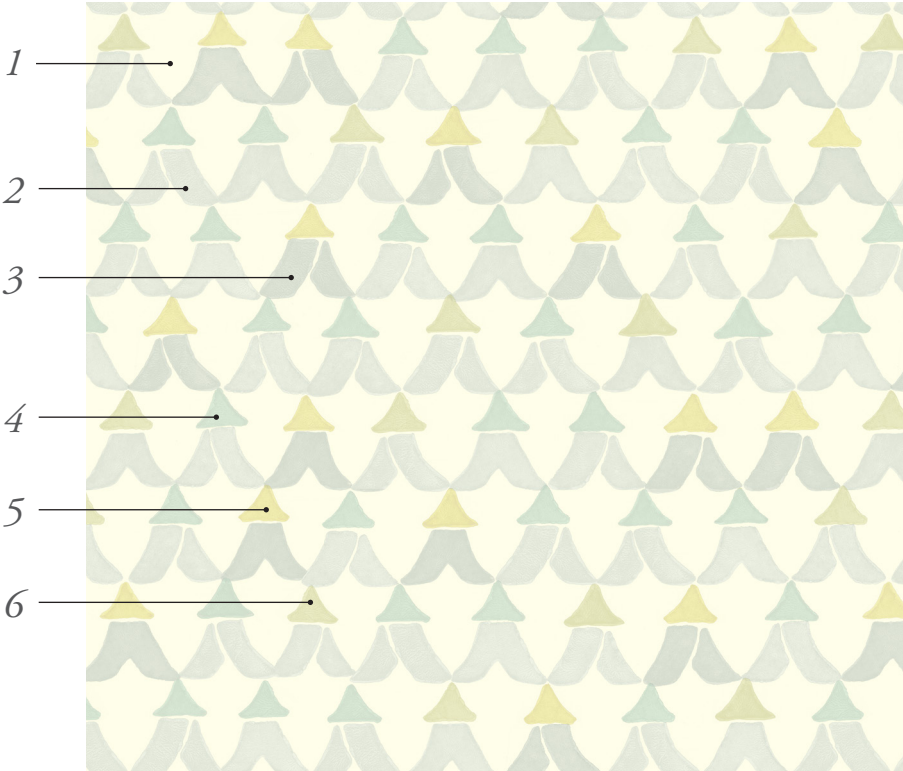

Standard Tents Wallpaper Colorways

Pictured in Petal

Tents

Width: 36" (trims to 35")
Repeat: 11 2/3"v x 11 2/3"h

Fennel

- 1. Fennel
- 2. Ivory

Navy

- 1. Navy
- 2. Bright White

Harbor

- 1. Harbor
- 2. Bright White

Vapor

- 1. Vapor
- 2. Ivory

Petal

- 1. Petal
- 2. Paper White

Pictured in Light Robin's Egg

Elephant

- 1. Ivory
- 2. Vapor
- 3. Elephant
- 4. Pale Pink
- 5. Blush
- 6. Daffodil

Heron

- 1. Paper White
- 2. Birch
- 3. Heron
- 4. Canary
- 5. Lemon
- 6. Oyster

Grass

- 1. Ivory
- 2. Light Celadon
- 3. Grass
- 4. Light Kelly
- 5. Light Jade
- 6. Harbor

Light Robin's Egg

- 1. Ivory
- 2. Light Mineral
- 3. Light Robin's Egg
- 4. Light Baby Blue
- 5. Sprout
- 6. Fennel