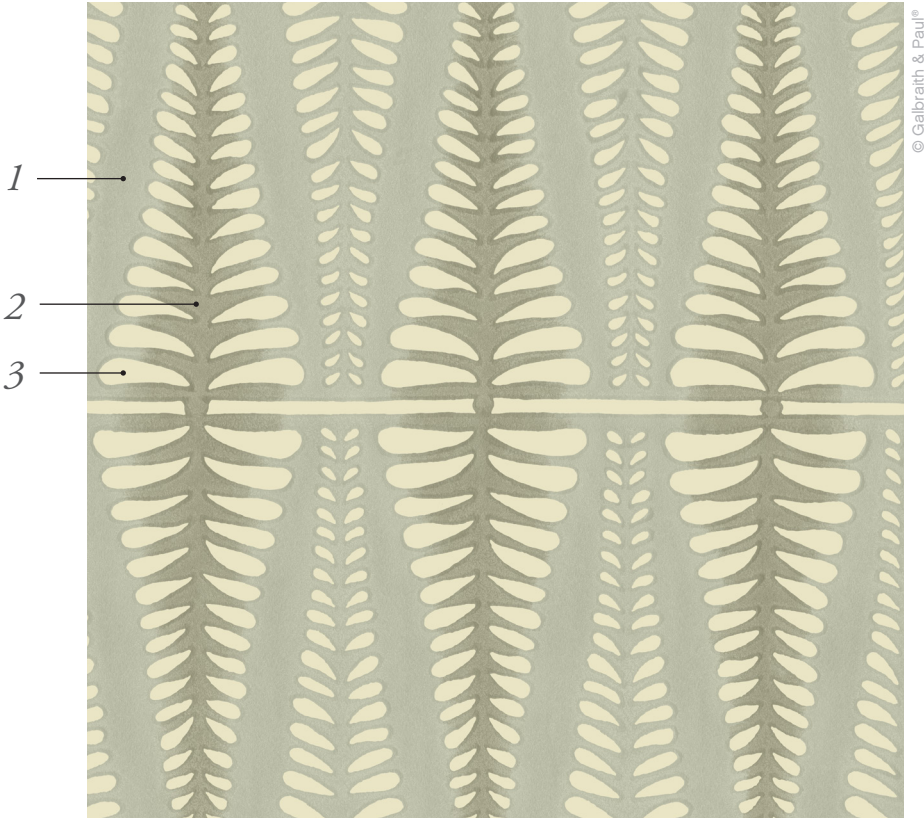

Standard Fern Wallpaper Colorways

Fern

Width: 36" (trims to 35")
Repeat: 18"v x 17 1/2"h

Pictured in Robin's Egg

Celery

- 1. Celery
- 2. Fennel
- 3. Ivory

Chalk

- 1. Cloud
- 2. Cloud
- 3. Chalk

Oyster

- 1. Oyster
- 2. Light Sage
- 3. Ivory

Pewter

- 1. Pewter
- 2. Smoke
- 3. Pearl

Robin's Egg

- 1. Robin's Egg
- 2. Slate
- 3. Oyster

Stone

- 1. Pearl
- 2. Pearl
- 3. Stone

Stucco

- 1. Pearl
- 2. Pearl
- 3. Stucco

Wave

- 1. Wave
- 2. Harbor
- 3. Pearl