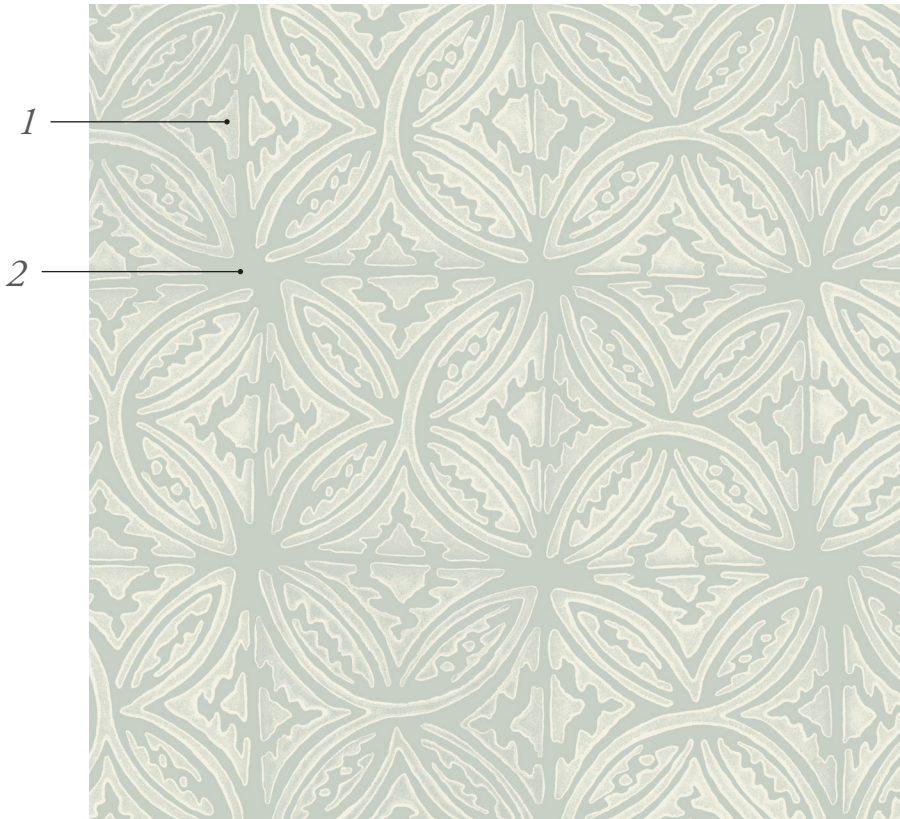

Standard Casita Wallpaper Colorways

Pictured in Light Robin's Egg

Casita

Width: 36" (trims to 35")

Repeat: 18"v x 17 1/2"h

Biscotti

- 1. Pearl
- 2. Biscotti

Black

- 1. Oat
- 2. Black

Dark Willow

- 1. Willow
- 2. Dark Willow

Fennel

- 1. Chalk
- 2. Fennel

Hay

- 1. Pearl
- 2. Hay

Light Robin's Egg

- 1. Pearl
- 2. Light Robin's Egg

Navy

- 1. Ivory
- 2. Navy

Oat

- 1. Pearl
- 2. Oat

Pearl

- 1. Chalk
- 2. Pearl

Pebble

- 1. Pearl
- 2. Pebble

Red

- 1. Fog
- 2. Red

Shadow

- 1. Chalk
- 2. Shadow