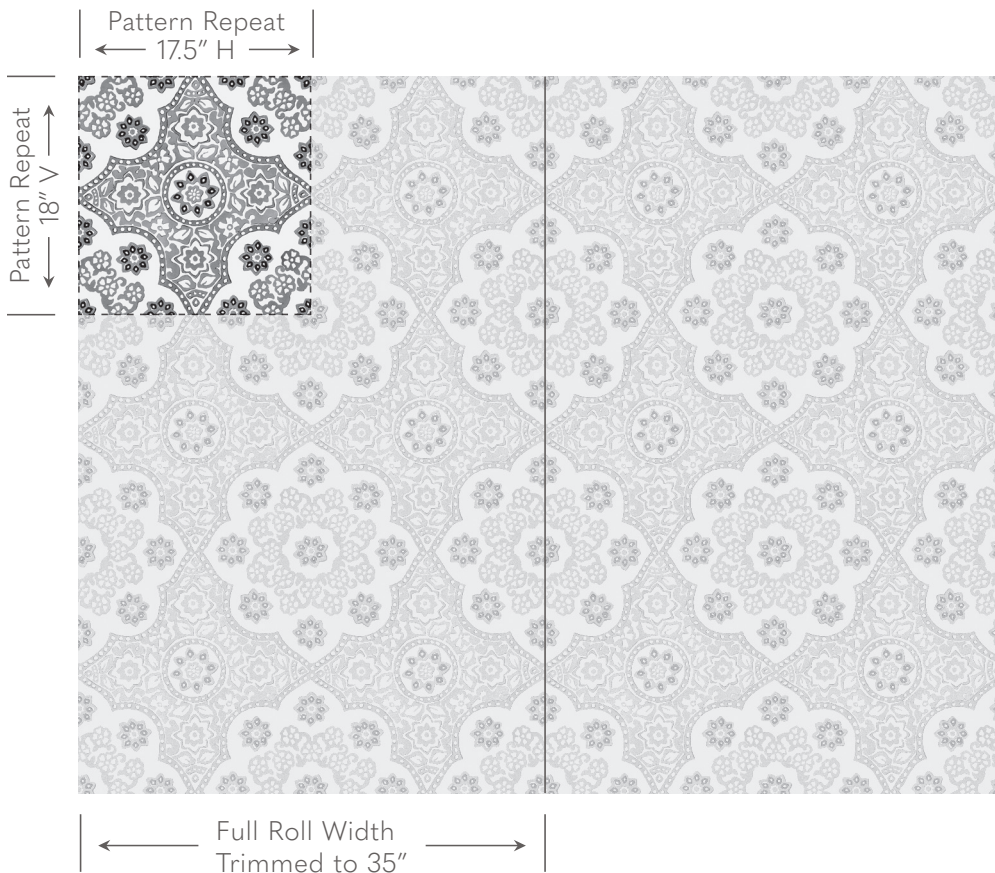

Galbraith & Paul

Specification Sheet

WALLPAPER
Seville Medallion

Shown above in Harbor

- Contents** Paper, Nylon-Reinforced
- Thickness** 11 mil
- Printed Width** 35" - Requires Trimming
- Repeat** 18"v x 17.5"h
- Roll Lengths** Standard Roll Size is 10 yards. Custom Yardage amounts and roll lengths can also be specified. Custom Yardage amounts must be submitted with their roll lengths in order to be processed and confirmed. *All rolls start at the same place in the repeat.*
- Trim Marks** Standard, but can be omitted on request.
- Fire-Rating** ASTM E84 - Class A
- Moisture Resistance** For use in bathrooms and kitchens, we recommend [Proseal Plus](#) prior to installation, or [Benwood Stays Clear](#) post-installation.
- Lightfastness** AATCC 16 - Grade 5
- Cleaning** Wipe Gently, No Abrasives.

Seville Medallion

Seville Medallion A

© Galbraith & Paul®

Alabaster

1. Paper White
2. Bright White
3. Alabaster

Width: 36" (trims to 35")

Repeat: 18"v x 17.5"h

Shown above in Alabaster