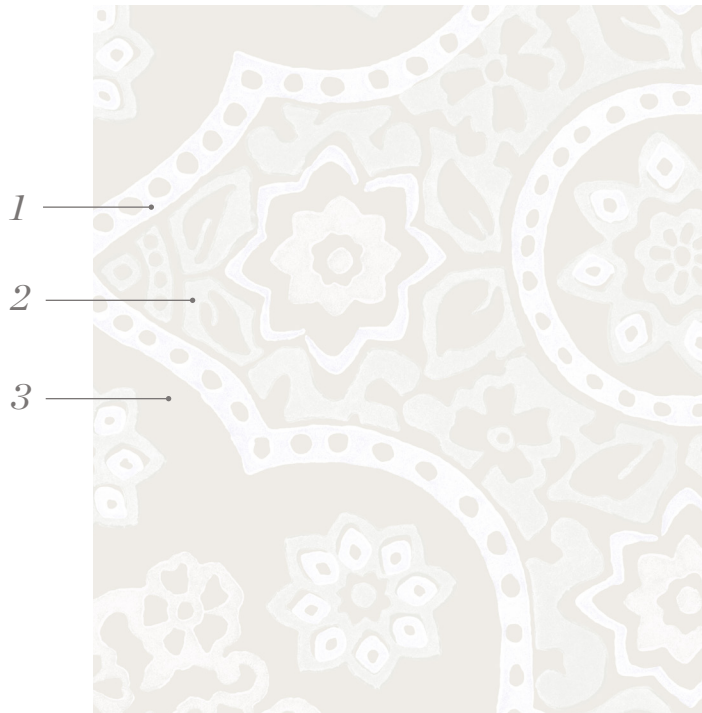

Galbraith & Paul

Specification Sheet

WALLPAPER
Seville Medallion

Shown above in Harbor

- Contents** Paper, Nylon-Reinforced
- Thickness** 11 mil
- Printed Width** 35" - Requires Trimming
- Repeat** 18"v x 17.5"h
- Roll Lengths** Standard Roll Size is 10 yards. Custom Yardage amounts and roll lengths can also be specified. Custom Yardage amounts must be submitted with their roll lengths in order to be processed and confirmed. *All rolls start at the same place in the repeat.*
- Trim Marks** Standard, but can be omitted on request.
- Fire-Rating** ASTM E84 - Class A
- Moisture Resistance** For use in bathrooms and kitchens, we recommend [Proseal Plus](#) prior to installation, or [Benwood Stays Clear](#) post-installation.
- Lightfastness** AATCC 16 - Grade 5
- Cleaning** Wipe Gently, No Abrasives.

Seville Medallion

Seville Medallion A

© Galbraith & Paul®

Alabaster

1. Paper White
2. Bright White
3. Alabaster

Width: 36" (trims to 35")

Repeat: 18"v x 17.5"h

Shown above in Alabaster