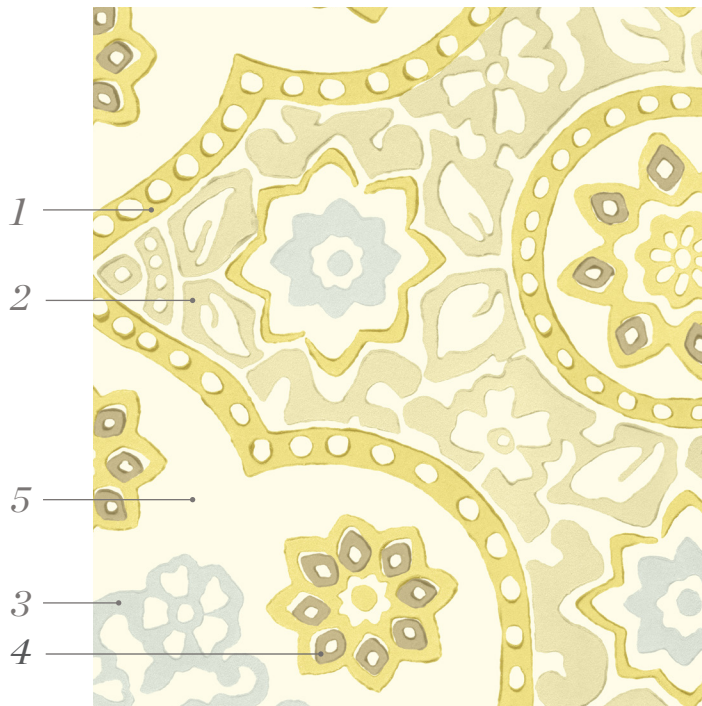

Galbraith & Paul

Specification Sheet

WALLPAPER
Seville Medallion

Shown above in Harbor

- Contents** Paper, Nylon-Reinforced
- Thickness** 11 mil
- Printed Width** 35" - Requires Trimming
- Repeat** 18"v x 17.5"h
- Roll Lengths** Standard Roll Size is 10 yards. Custom Yardage amounts and roll lengths can also be specified. Custom Yardage amounts must be submitted with their roll lengths in order to be processed and confirmed. *All rolls start at the same place in the repeat.*
- Trim Marks** Standard, but can be omitted on request.
- Fire-Rating** ASTM E84 - Class A
- Moisture Resistance** For use in bathrooms and kitchens, we recommend [Proseal Plus](#) prior to installation, or [Benwood Stays Clear](#) post-installation.
- Lightfastness** AATCC 16 - Grade 5
- Cleaning** Wipe Gently, No Abrasives.

Seville Medallion

Seville Medallion A

© Galbraith & Paul®

Alabaster

1. Paper White
2. Bright White
3. Alabaster

Width: 36" (trims to 35")

Repeat: 18"v x 17.5"h

Shown above in Alabaster

Seville Medallion B

Shown above in Light Celery

Glacier

1. Iceberg
2. Glacier
3. Fog
4. Mineral
5. Ivory

Harbor

1. Steel Blue
2. Harbor
3. Harbor
4. Royal
5. White Dove

Leek

1. Kiwi
2. Leek
3. Seafoam
4. Turquoise
5. Ivory

Light Celery

1. Daffodil
2. Light Celery
3. Light Mineral
4. Biscotti
5. Ivory

Minnow

1. Smoke
2. Minnow
3. Pearl
4. Carbon
5. Oat

Ripple

1. Whale
2. Ripple
3. Paper White
4. Periwinkle
5. Lynx

Tundra

1. Tin
2. Tundra
3. Oyster
4. Flax
5. Ivory