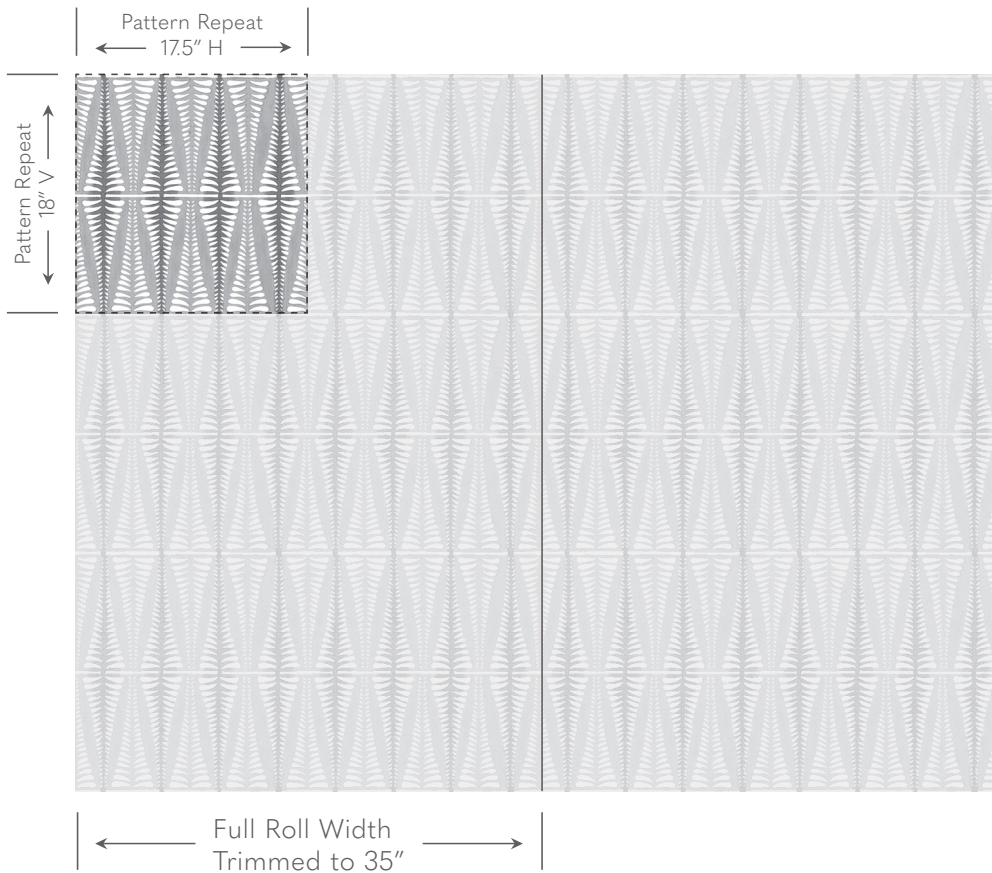

Galbraith & Paul

Specification Sheet

WALLPAPER
Fern

Shown above in Stone Room Design by Collins Interiors

- Contents** Paper, Nylon-Reinforced
- Thickness** 11 mil
- Printed Width** 35" - Requires Trimming
- Repeat** 18"v x 17.5"h
- Roll Lengths** Standard Roll Size is 10 yards. Custom Yardage amounts and roll lengths can also be specified. Custom Yardage amounts must be submitted with their roll lengths in order to be processed and confirmed. *All rolls start at the same place in the repeat.*
- Trim Marks** Standard, but can be omitted on request.
- Fire-Rating** ASTM E84 - Class A
- Moisture Resistance** For use in bathrooms and kitchens, we recommend [Proseal Plus](#) prior to installation, or [Benwood Stays Clear](#) post-installation.
- Lightfastness** AATCC 16 - Grade 5
- Cleaning** Wipe Gently, No Abrasives.

Galbraith & Paul recommends using a guild-certified wallcovering installer. Installation Instructions can be found on our website and are included with every order.

Galbraith & Paul

Pattern Schematic

WALLPAPER
Fern

Width: 36" (trims to 35")

Repeat: 18"v x 17.5"h

Shown above in Cactus

Cactus

1. Daikon
2. Cactus
3. Paper White

Celery

1. Celery
2. Fennel
3. Ivory

Chalk