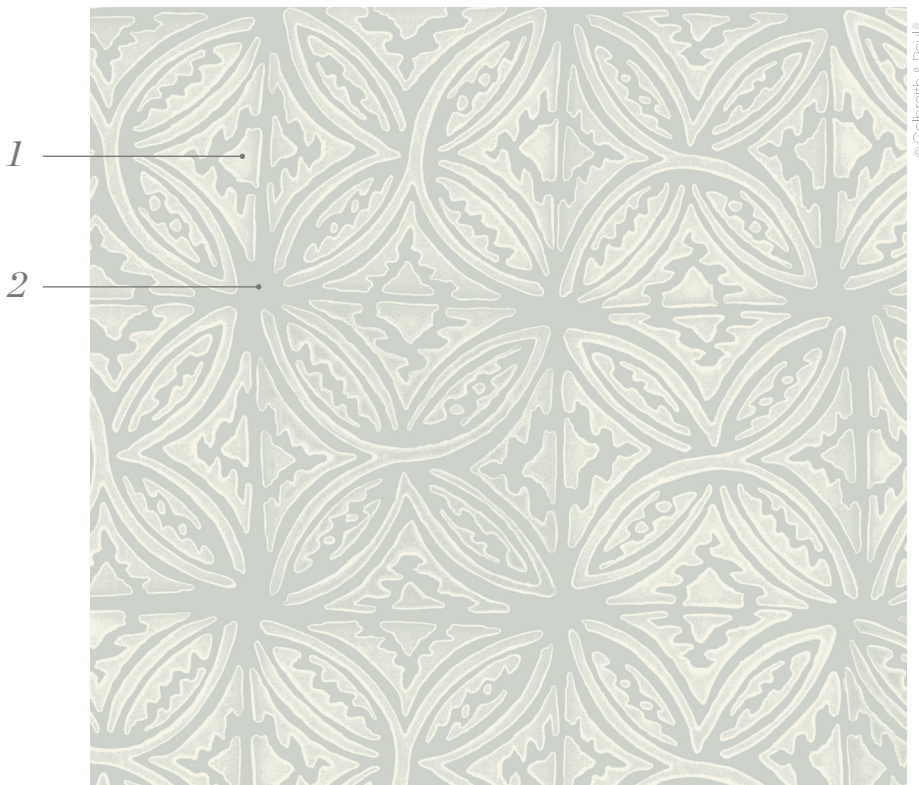

Galbraith & Paul

Specification Sheet

WALLPAPER
Casita

Shown above in Dark Willow Room Design by Tori Rubinson Interiors

- Contents** Paper, Nylon-Reinforced
- Thickness** 11 mil
- Printed Width** 35" - Requires Trimming
- Repeat** 18"v x 17.5"h
- Roll Lengths** Standard Roll Size is 10 yards. Custom Yardage amounts and roll lengths can also be specified. Custom Yardage amounts must be submitted with their roll lengths in order to be processed and confirmed. *All rolls start at the same place in the repeat.*
- Trim Marks** Standard, but can be omitted on request.
- Fire-Rating** ASTM E84 - Class A
- Moisture Resistance** For use in bathrooms and kitchens, we recommend [Proseal Plus](#) prior to installation, or [Benwood Stays Clear](#) post-installation.
- Lightfastness** AATCC 16 - Grade 5
- Cleaning** Wipe Gently, No Abrasives.

Casita

Width: 36" (trims to 35")

Repeat: 18"v x 17.5"h

Shown above in Light Robin's Egg

Biscotti

1. Pearl
2. Biscotti

Black

1. Oat
2. Black