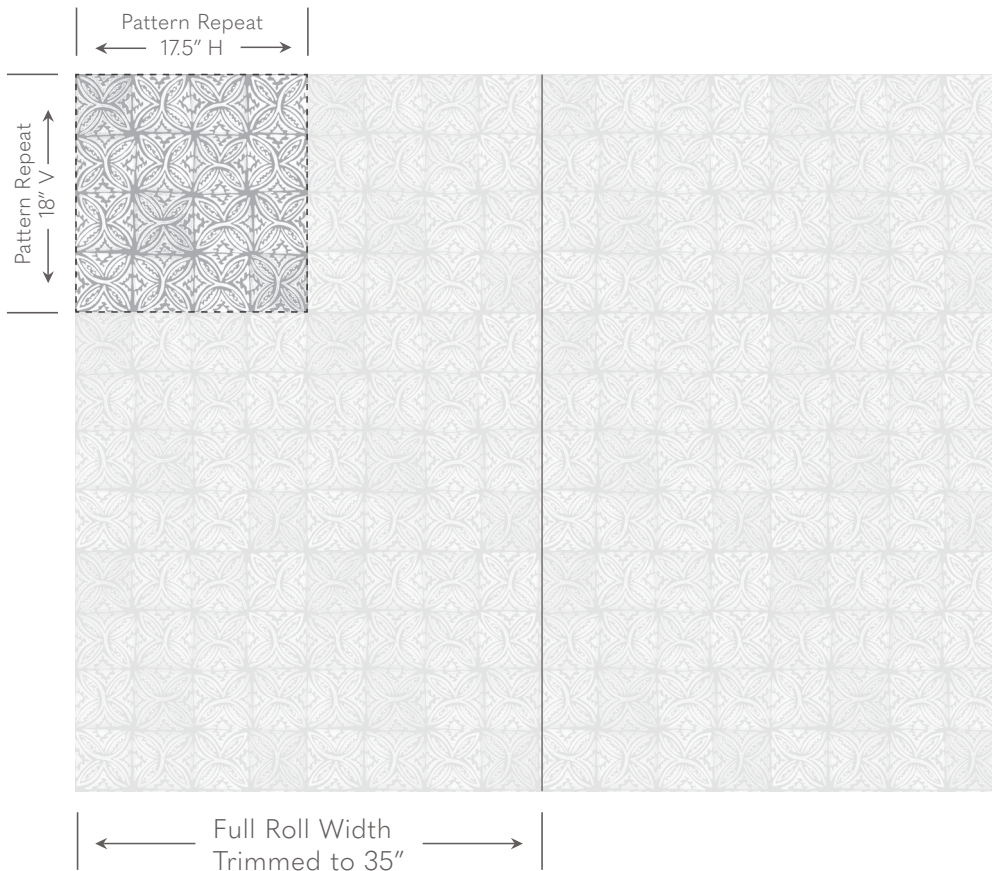

Galbraith & Paul

Specification Sheet

WALLPAPER
Casita

Shown above in Dark Willow Room Design by Tori Rubinson Interiors

- Contents** Paper, Nylon-Reinforced
- Thickness** 11 mil
- Printed Width** 35" - Requires Trimming
- Repeat** 18"v x 17.5"h
- Roll Lengths** Standard Roll Size is 10 yards. Custom Yardage amounts and roll lengths can also be specified. Custom Yardage amounts must be submitted with their roll lengths in order to be processed and confirmed. *All rolls start at the same place in the repeat.*
- Trim Marks** Standard, but can be omitted on request.
- Fire-Rating** ASTM E84 - Class A
- Moisture Resistance** For use in bathrooms and kitchens, we recommend [Proseal Plus](#) prior to installation, or [Benwood Stays Clear](#) post-installation.
- Lightfastness** AATCC 16 - Grade 5
- Cleaning** Wipe Gently, No Abrasives.

Casita

Width: 36" (trims to 35")

Repeat: 18"v x 17.5"h

Shown above in Light Robin's Egg

Biscotti

1. Pearl
2. Biscotti

Black

1. Oat
2. Black