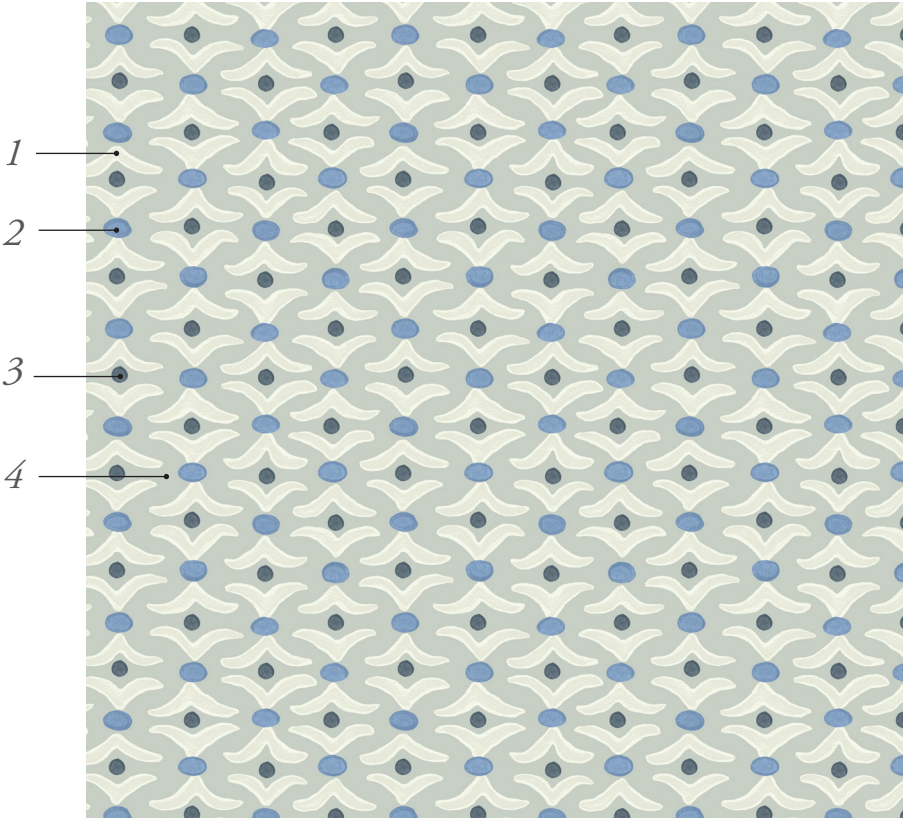

## Standard Tusk Wallpaper Colorways

*Pictured in Light Robin's Egg*

### *Tusk*

*Width: 36" (trims to 35")*  
*Repeat: 4 1/2"v x 4 3/8"h*

- Aura*
- 1. White Dove
  - 2. Ripple
  - 3. Stream
  - 4. Aura

- Flint*
- 1. Flint
  - 2. Turquoise
  - 3. Indigo
  - 4. Pearl

- Lamb's Ear*
- 1. White Dove
  - 2. Mint
  - 3. Iceberg
  - 4. Lamb's Ear

- Marble*
- 1. White Dove
  - 2. Beluga
  - 3. Stainless
  - 4. Marble

- Swan*
- 1. White Dove
  - 2. Nickel
  - 3. Bog
  - 4. Swan

- Cocoa*
- 1. Cocoa
  - 2. Bluewash
  - 3. Carbon
  - 4. Pearl

- Light Robin's Egg*
- 1. Pear
  - 2. Royal
  - 3. Indigo
  - 4. Light Robin's Egg

- Parchment*
- 1. White Dove
  - 2. Trout
  - 3. Sandalwood
  - 4. Parchment

- Stone*
- 1. Bright White
  - 2. Ash
  - 3. Carbon
  - 4. Stone

- Vapor*
- 1. Pearl
  - 2. Violet
  - 3. Ruby
  - 4. Vapor