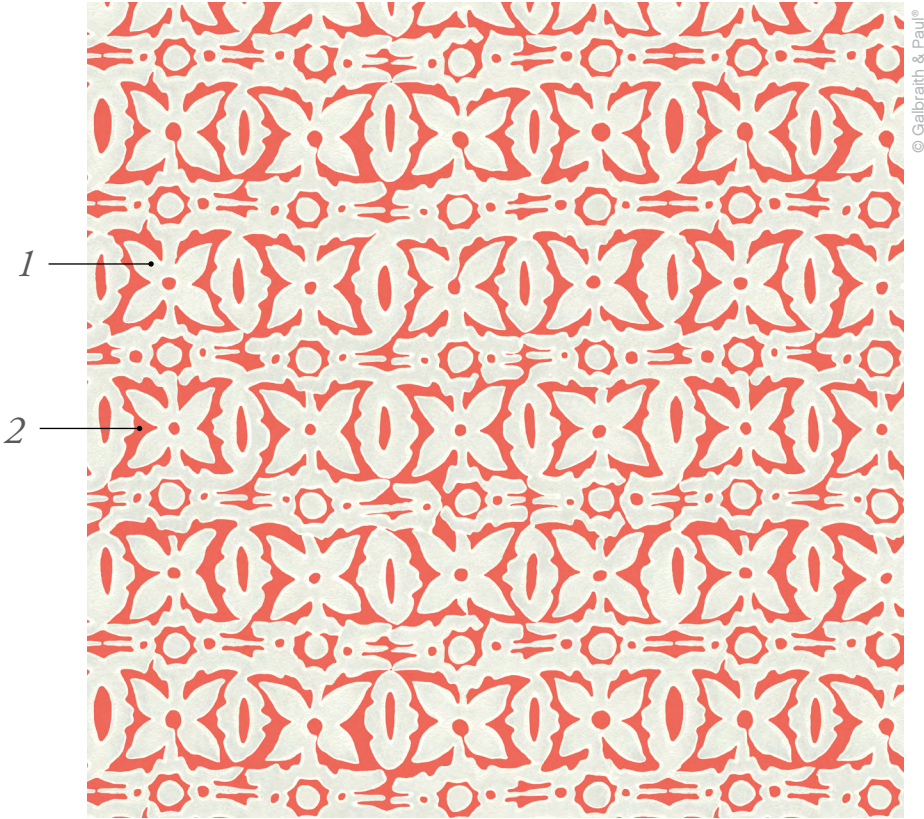

Standard Reverse Monarch Wallpaper Colorways

Pictured in Ruby

Reverse Monarch

Width: 36" (trims to 35")

Repeat: 9"v x 8 3/4"h

Aura

- 1. White Dove
- 2. Aura

Bright Canary

- 1. Ivory
- 2. Bright Canary

Light Kelly

- 1. Bright White
- 2. Light Kelly

Marble

- 1. White Dove
- 2. Marble

Pond

- 1. Chalk
- 2. Pond

Ruby

- 1. Bright White
- 2. Ruby

Swan

- 1. White Dove
- 2. Swan

Violet

- 1. Ivory
- 2. Violet