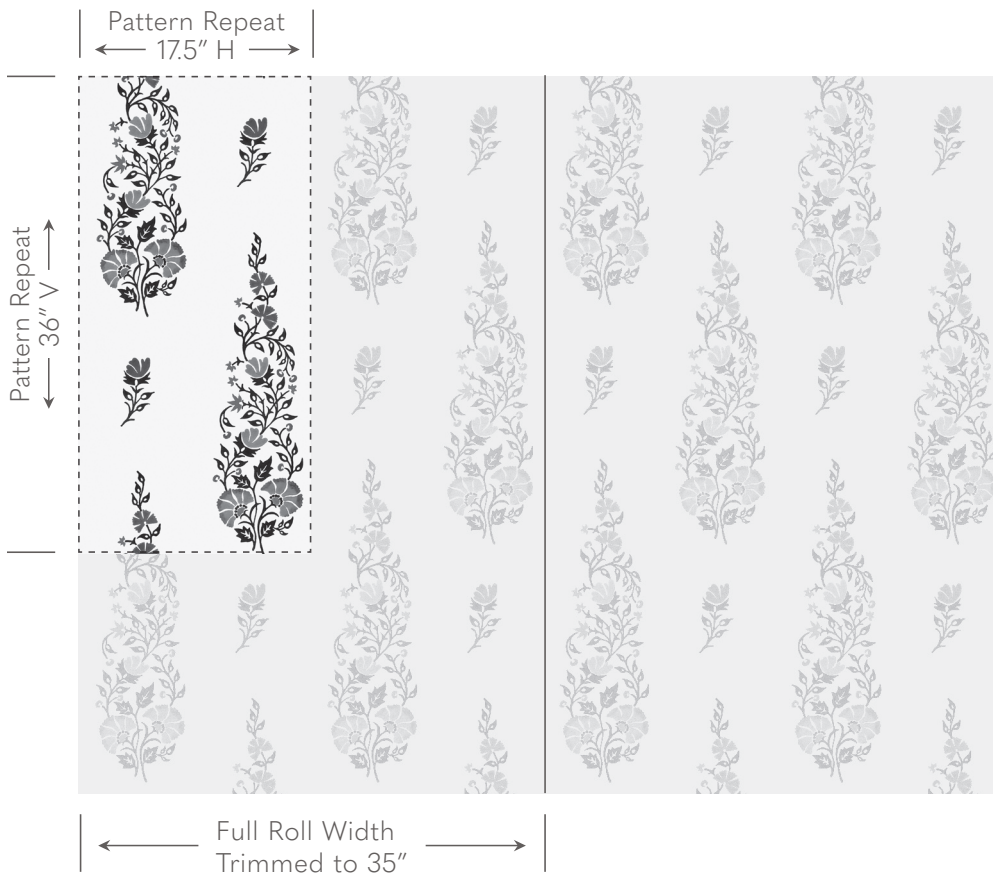

Galbraith & Paul

Specification Sheet

WALLPAPER
Persian Garden

Shown above in Raisin

- Contents** Paper, Nylon-Reinforced
- Thickness** 11 mil
- Printed Width** 35" - Requires Trimming
- Repeat** 36"v x 17.5" h
- Roll Lengths** Standard Roll Size is 10 yards. Custom Yardage amounts and roll lengths can also be specified. Custom Yardage amounts must be submitted with their roll lengths in order to be processed and confirmed. *All rolls start at the same place in the repeat.*
- Trim Marks** Standard, but can be omitted on request.
- Fire-Rating** ASTM E84 - Class A
- Moisture Resistance** For use in bathrooms and kitchens, we recommend [Proseal Plus](#) prior to installation, or [Benwood Stays Clear](#) post-installation.
- Lightfastness** AATCC 16 - Grade 5
- Cleaning** Wipe Gently, No Abrasives.

Persian Garden

Width: 36" (trims to 35")

Repeat: 36"v x 17.5"h

Shown above in Latte

Fawn

1. Fawn
2. Rhubarb
3. Cantaloupe
4. Celadon Blossom
5. Vanilla

Heron

1. Heron
2. Osprey
3. Whisper
4. Wave
5. Chalk