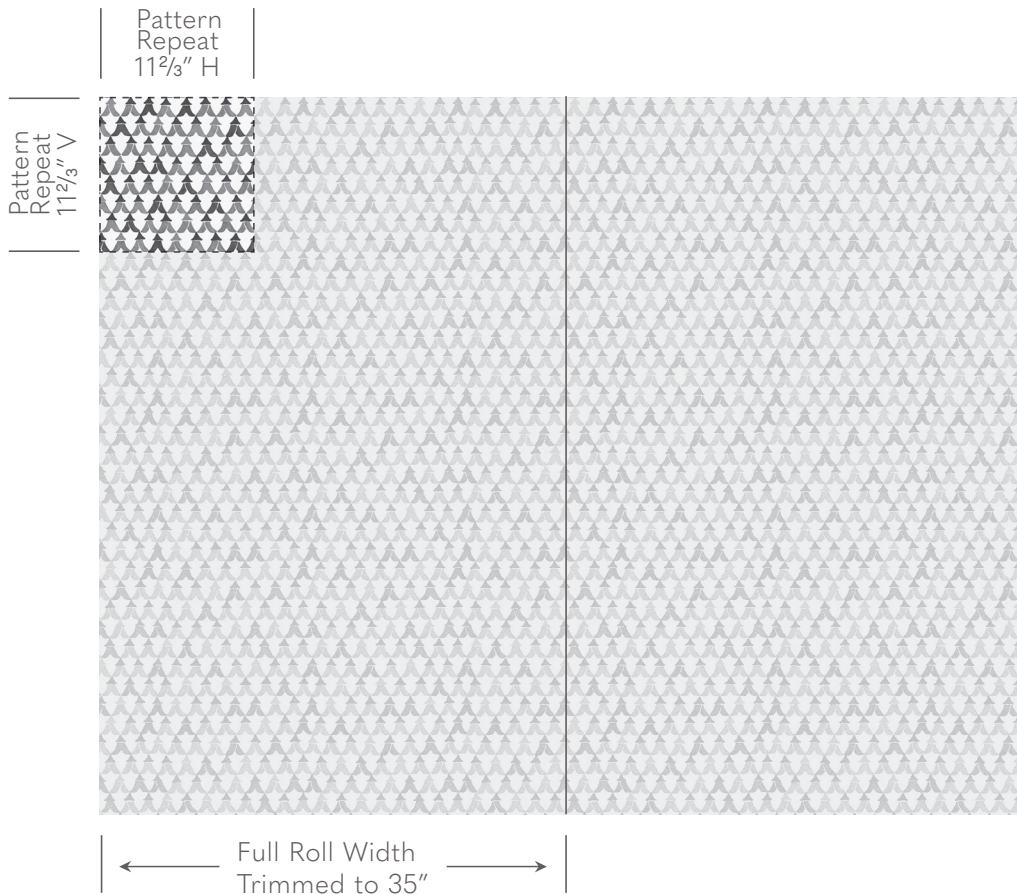

Galbraith & Paul

Specification Sheet

WALLPAPER
Tents

Shown above in Heron/Multi Room Design by Mandarin Studio

- Contents** Paper, Nylon-Reinforced
- Thickness** 11 mil
- Printed Width** 35" - Requires Trimming
- Repeat** 11²/₃"v x 11²/₃"h
- Roll Lengths** Standard Roll Size is 10 yards. Custom Yardage amounts and roll lengths can also be specified. Custom Yardage amounts must be submitted with their roll lengths in order to be processed and confirmed. *All rolls start at the same place in the repeat.*
- Trim Marks** Standard, but can be omitted on request.
- Fire-Rating** ASTM E84 - Class A
- Moisture Resistance** For use in bathrooms and kitchens, we recommend [Proseal Plus](#) prior to installation, or [Benwood Stays Clear](#) post-installation.
- Lightfastness** AATCC 16 - Grade 5
- Cleaning** Wipe Gently, No Abrasives.

Tents

Tents A

© Galbraith & Paul®

Width: 36" (trims to 35")

Repeat: 11²/₃"v x 11²/₃"h

Fennel

1. Fennel
2. Ivory

Harbor