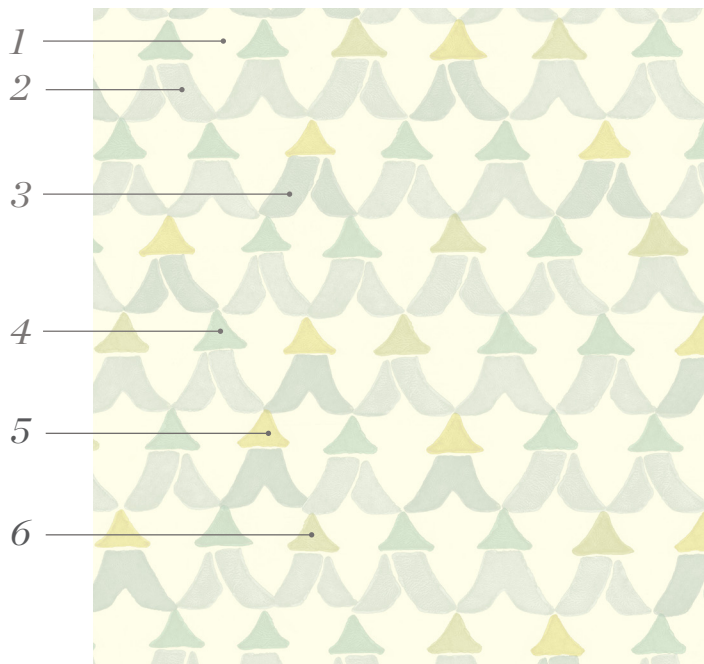

Tents

Tents A

© Galbraith & Paul®

Width: 36" (trims to 35")

Repeat: 11²/₃"v x 11²/₃"h

Fennel

1. Fennel
2. Ivory

Harbor

1. Harbor
2. Bright White

Petal

1. Petal
2. Paper White

Navy

1. Navy
2. Bright White

Vapor

1. Vapor
2. Ivory

Shown above in Petal

Tents B

Elephant

1. Ivory
2. Vapor
3. Elephant
4. Pale Pink
5. Blush
6. Daffodil

Grass

1. Ivory
2. Light Celadon
3. Grass
4. Light Kelly
5. Light Jade
6. Harbor

Heron

1. Paper White
2. Birch
3. Heron
4. Canary
5. Lemon
6. Oyster

Light Robin's Egg

1. Ivory
2. Light Mineral
3. Light Robin's Egg
4. Light Baby Blue
5. Sprout
6. Fennel

Shown above in Light Robin's Egg