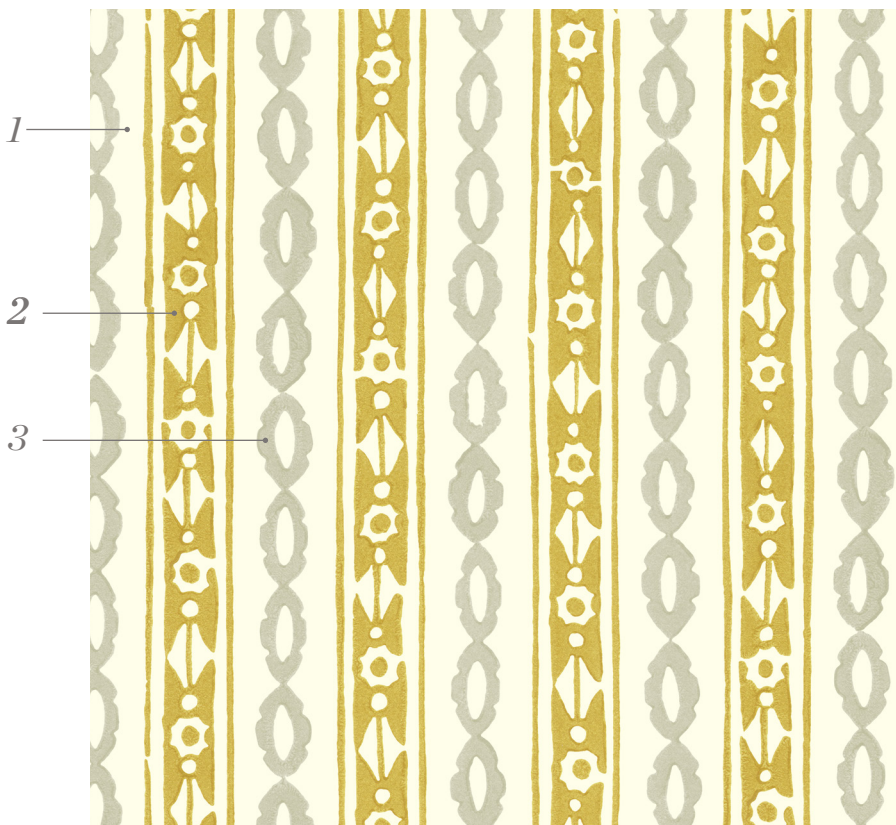

Galbraith & Paul

Specification Sheet

WALLPAPER
Ribbon

Shown above in Fennel Room Design by Oakley Moore

Contents	Paper, Nylon-Reinforced
Thickness	11 mil
Printed Width	35" - Requires Trimming
Repeat	18"v x 17.5"h
Roll Lengths	Standard Roll Size is 10 yards. Custom Yardage amounts and roll lengths can also be specified. Custom Yardage amounts must be submitted with their roll lengths in order to be processed and confirmed. <i>All rolls start at the same place in the repeat.</i>
Trim Marks	Standard, but can be omitted on request.
Fire-Rating	ASTM E84 - Class A
Moisture Resistance	For use in bathrooms and kitchens, we recommend Proseal Plus prior to installation, or Benwood Stays Clear post-installation.
Lightfastness	AATCC 16 - Grade 5
Cleaning	Wipe Gently, No Abrasives.

Galbraith & Paul recommends using a guild-certified wallcovering installer. Installation Instructions can be found on our website and are included with every order.

Galbraith & Paul

Pattern Schematic

WALLPAPER
Ribbon

Width: 36" (trims to 35")

Repeat: 18"v x 17.5"h

© Galbraith & Paul®

Shown above in Ochre

Fennel
1. Ivory
2. Fennel
3. Sprout

Iceberg
1. White Dove
2. Medium Fog
3. Iceberg

Midnight
1. Cream
2. Midnight
3. Light Indigo

Niagara
1. Paper White
2. Niagara
3. Everest

Ochre
1. Ivory
2. Ochre
3. Latte

Orange
1. Cream
2. Orange
3. Rhubarb

Pebble
1. Chalk
2. Pebble
3. Heron

Plum
1. Almond
2. Plum
3. Violet

Smoke
1. Oat
2. Smoke
3. Mist