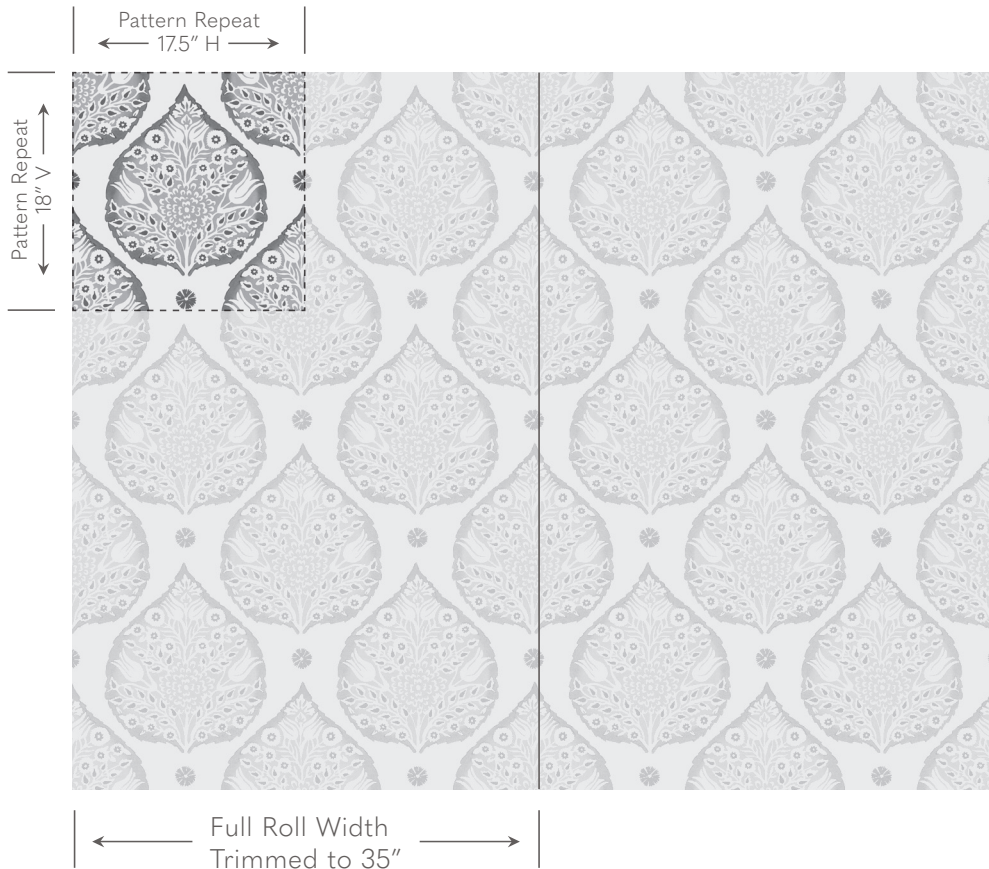

## Specification Sheet

WALLPAPER  
*Lotus*

Shown above in Mushroom Room Design by Spruce Interior

- Contents** Paper, Nylon-Reinforced
- Thickness** 11 mil
- Printed Width** 35" - Requires Trimming
- Repeat** 18"v x 17.5"h
- Roll Lengths** Standard Roll Size is 10 yards. Custom Yardage amounts and roll lengths can also be specified. Custom Yardage amounts must be submitted with their roll lengths in order to be processed and confirmed. *All rolls start at the same place in the repeat.*
- Trim Marks** Standard, but can be omitted on request.
- Fire-Rating** ASTM E84 - Class A
- Moisture Resistance** For use in bathrooms and kitchens, we recommend [Proseal Plus](#) prior to installation, or [Benwood Stays Clear](#) post-installation.
- Lightfastness** AATCC 16 - Grade 5
- Cleaning** Wipe Gently, No Abrasives.