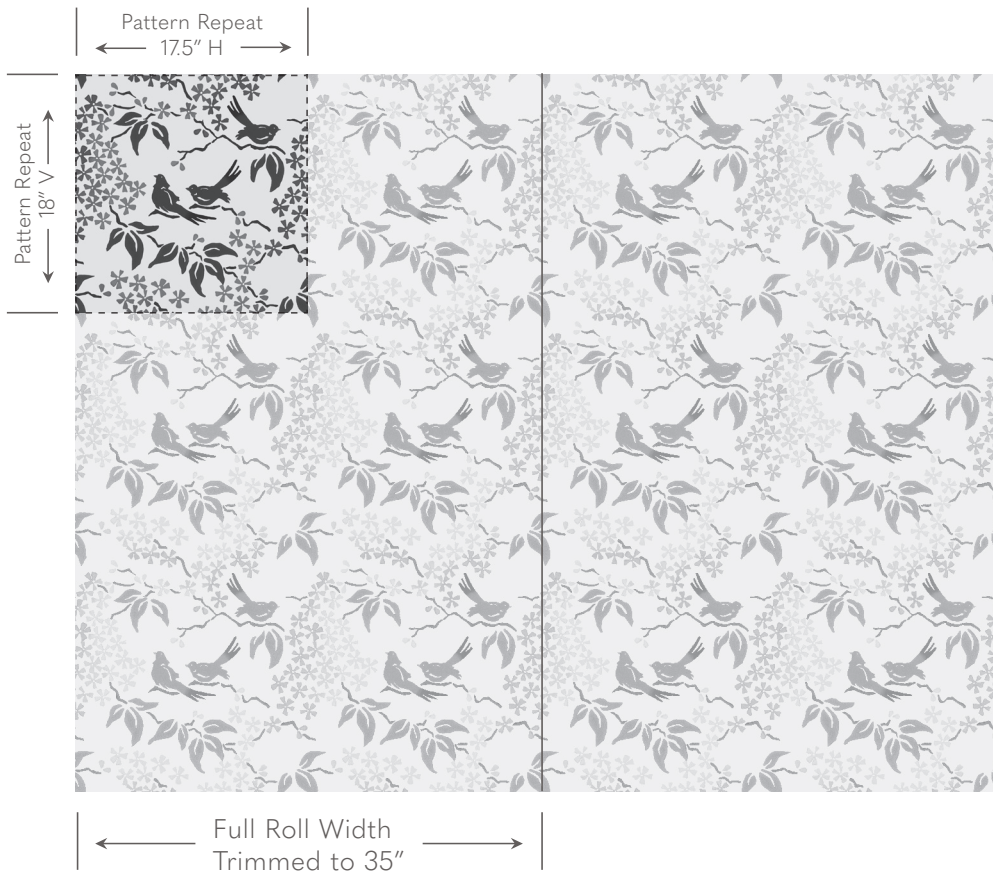

Galbraith & Paul

Specification Sheet

WALLPAPER
Birds

Shown above in Midnight Room Design by Allison Tick

- Contents** Paper, Nylon-Reinforced
- Thickness** 11 mil
- Printed Width** 35" - Requires Trimming
- Repeat** 18"v x 17.5"h
- Roll Lengths** Standard Roll Size is 10 yards. Custom Yardage amounts and roll lengths can also be specified. Custom Yardage amounts must be submitted with their roll lengths in order to be processed and confirmed. *All rolls start at the same place in the repeat.*
- Trim Marks** Standard, but can be omitted on request.
- Fire-Rating** ASTM E84 - Class A
- Moisture Resistance** For use in bathrooms and kitchens, we recommend [Proseal Plus](#) prior to installation, or [Benwood Stays Clear](#) post-installation.
- Lightfastness** AATCC 16 - Grade 5
- Cleaning** Wipe Gently, No Abrasives.

Galbraith & Paul recommends using a guild-certified wallcovering installer. Installation Instructions can be found on our website and are included with every order.

Galbraith & Paul

Pattern Schematic

WALLPAPER
Birds

Width: 36" (trims to 35")

Repeat: 18"v x 17.5"h

Shown above in Tide

Hemlock

1. Hemlock
2. Teal
3. Pine
4. Bluefin
5. Cocoa
6. Light Tobacco
7. Sienna

Lavender

1. Almond
2. Lavender
3. Cocoa
4. Celadon
5. Peat
6. Rhubarb
7. Mauve

Teal

1. White Dove
2. Teal
3. Storm
4. Light Kelly
5. Tobacco
6. Bright Canary
7. Orange

Tide

1. White Dove
2. Tide
3. Ripple
4. Iceberg
5. Bone
6. Whisper
7. Ripple