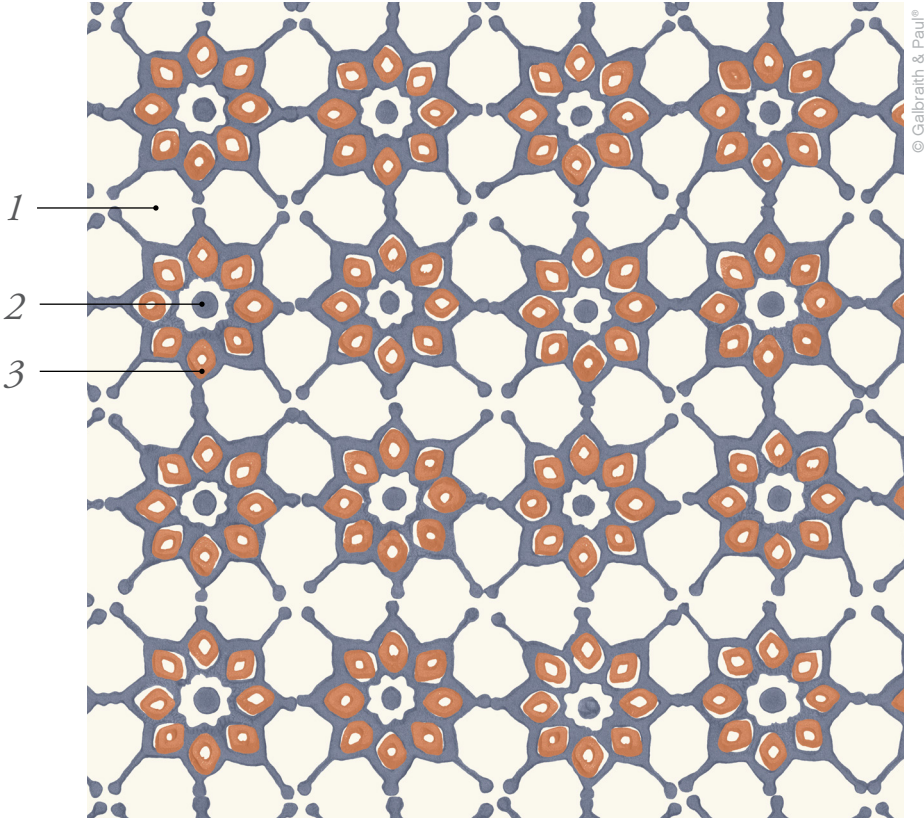

Standard Tile Wallpaper Colorways

Pictured in Evening

Tile

Width: 36" (trims to 35")
Repeat: 18"v x 17 1/2"h

Abalone

- 1. White Dove
- 2. Abalone
- 3. Melon

Dutch Blue

- 1. Paper White
- 2. Dutch Blue
- 3. Bluebell

Fawn

- 1. Paper White
- 2. Fawn
- 3. Morning Glory

Mineral

- 1. Paper White
- 2. Mineral
- 3. Pistachio

Anvil

- 1. Rice
- 2. Anvil
- 3. Sail

Evening

- 1. Rice
- 2. Evening
- 3. Light Clay

Mica

- 1. Bright White
- 2. Mica
- 3. Ecu

Tin

- 1. Rice
- 2. Tin
- 3. Ripple