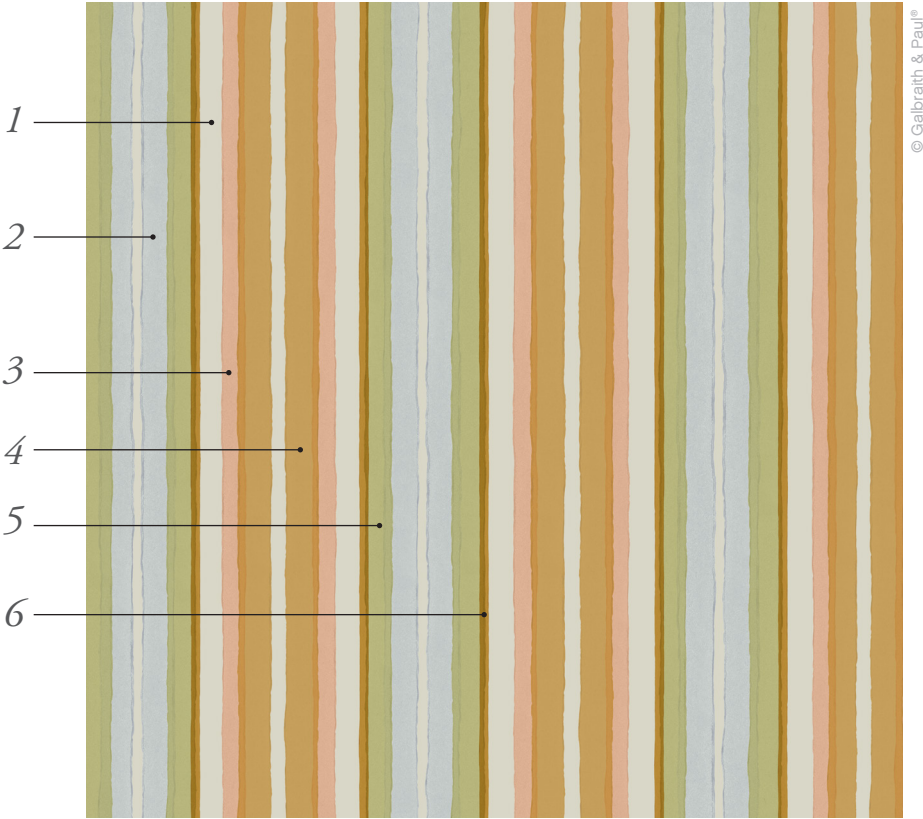

## Standard Naples Wallpaper Colorways

*Pictured in Curry*

### Naples

Width: 36" (trims to 35")  
Repeat: 18"v x 17 1/2"h

#### Curry

- 1. Tundra
- 2. Sail
- 3. Candy
- 4. Curry
- 5. Dark Celery
- 6. Apricot

#### Whale

- 1. Ivory
- 2. Marble
- 3. Heron
- 4. Whale
- 5. Cloud
- 6. Maize