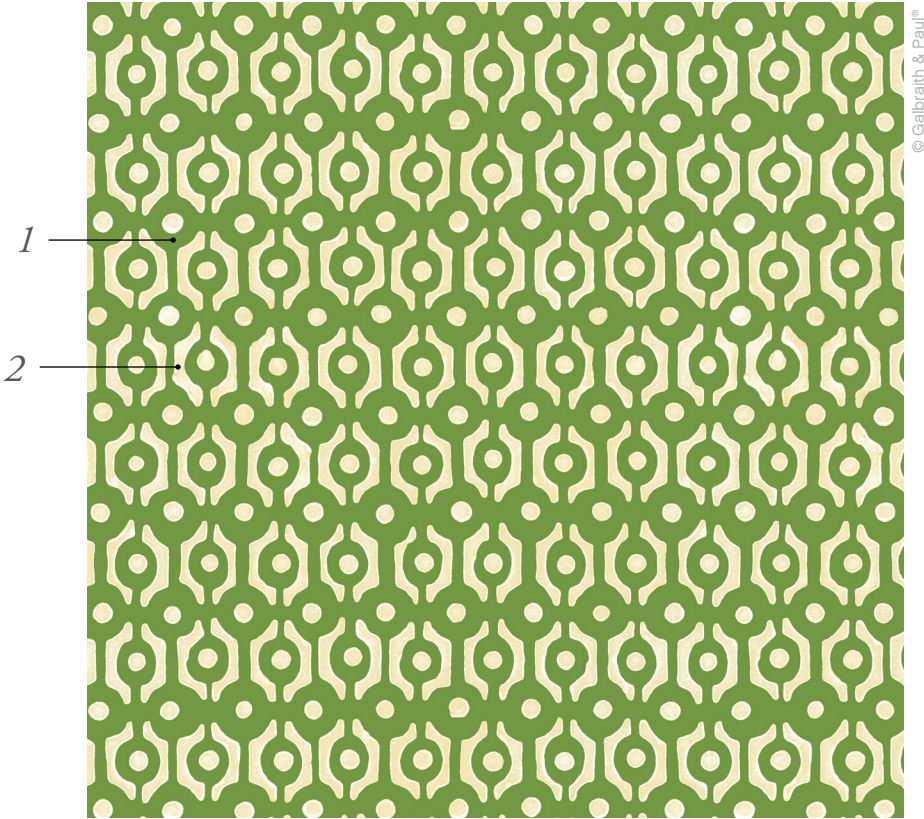

Standard Links Wallpaper Colorways

Links

Width: 36" (trims to 35")
 Repeat: 9"v x 8 3/4"h

Pictured in Kelly

Bluebell

- 1. White Dove
- 2. Bluebell

Cocoa

- 1. Cocoa
- 2. Cement

Indigo

- 1. Indigo
- 2. Cream

Kelly

- 1. Kelly
- 2. Cream

Latte

- 1. Cement
- 2. Latte

Moss

- 1. Moss
- 2. Willow

Ochre

- 1. Ochre
- 2. Cement

Robin's Egg

- 1. Oyster
- 2. Robin's Egg

Sail

- 1. White Dove
- 2. Sail

Stone

- 1. Stone
- 2. Pearl