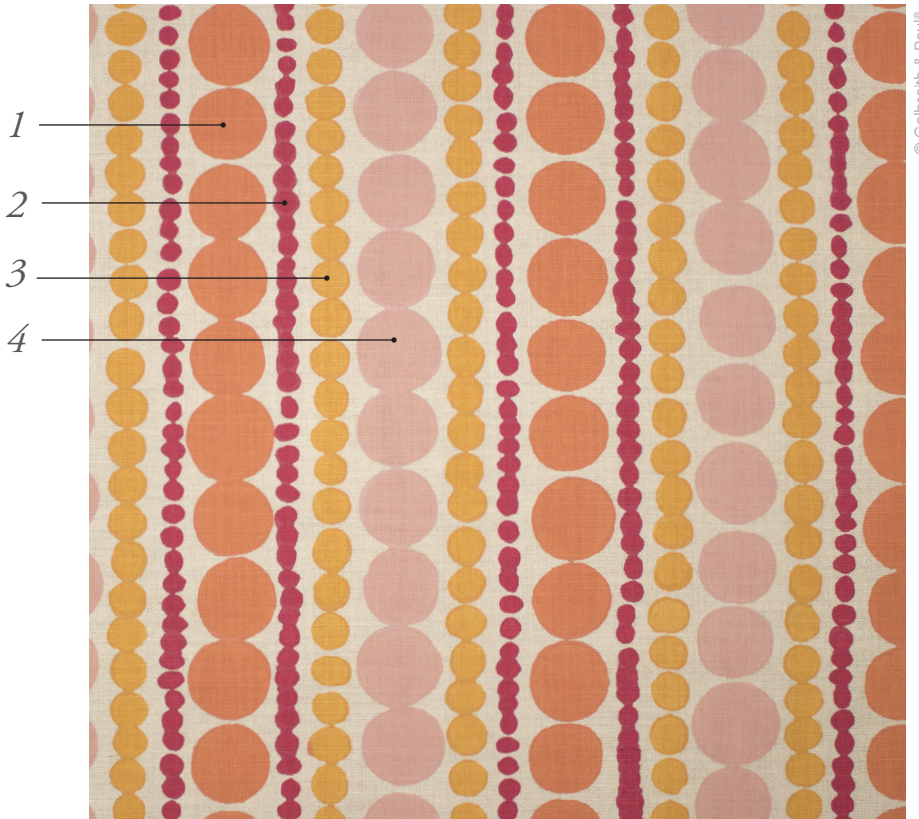

Standard Candy Stripe Fabric Colorways

Pictured in Coral on Logan Natural Linen

Candy Stripe

Width: 54"

Repeat: 18"v x 17 1/2"h

Grounds:

- Bartram Natural Linen (BNL)
- Bartram White Linen (BWL)
- Logan Cream Linen (LCL)
- Logan Natural Linen (LNL)
- Logan White Linen (LWL)
- Pewter Velvet (PV)

Saffron (LNL)

1. Saffron
2. Chocolate
3. Celadon Blossom
4. Latte

Lake (LNL)

1. Lemon
2. Celadon Blossom
3. Lake
4. Robin's Egg

Coral (LNL)

1. Coral
2. Watermelon
3. Tangerine
4. Candy

Pewter (LNL)

1. Stone
2. Latte
3. Pewter
4. Custard

Grass (LWL)

1. Endive
2. Turquoise
3. Grass
4. Robin's Egg

Cornflower (LWL)

1. Powder
2. Midnight
3. Cornflower
4. Flax